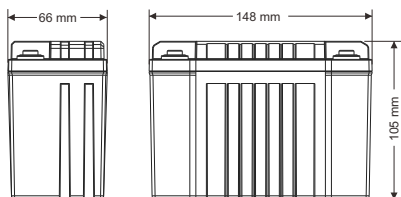

Case size #1, 148mm length Specifications and Dimensions

Part#	Voltage PbEq	Polarity	W/Hr	A/Hr PbEq	CCA (A)	Weight (Kg)	Weight (Lbs)
AB-MCAL-1212	12V		48	12	155	0.6125	1.35
AB-MCAL-1412	12V		60	14	210	0.763	1.68
AB-MCAL-1812	12V		72	18	270	0.997	2.19
AB-MCAR-1812	12V		72	18	270	0.997	2.19

Case size #2, 113mm length Specifications and Dimensions

Part#	Voltage PbEq	Polarity	W/Hr	A/Hr PbEq	CCA (A)	Weight (Kg)	Weight (Lbs)
AB-MCBL-0712	12V		29	7	102	0.483	1.06
AB-MCBL-0912	12V		36	9	135	0.575	1.27
AB-MCBL-0912	12V		36	9	135	0.575	1.27
AB-MCBL-1412	12V		60	14	210	0.763	1.68
AB-MCBL-1412	12V		60	14	210	0.763	1.68
AB-MCBL-1806	6V		36	18	270	0.575	1.27
AB-MCBL-1806	6V		36	18	270	0.575	1.27

Case size #3, 166mm length Specifications and Dimensions

Part#	Voltage PbEq	Polarity	W/Hr	A/Hr PbEq	CCA (A)	Weight (Kg)	Weight (Lbs)
AB-MCCL-2412	12V		96	24	360	1.64	3.60
AB-MCCR-2412	12V		96	24	360	1.64	3.60
AB-MCCL-2712	12V		108	27	405	1.75	3.85
AB-MCCR-2712	12V		108	27	405	1.75	3.85
AB-MCCL-3612	12V		144	36	540	2.19	4.81
AB-MCCR-3612	12V		144	36	540	2.19	4.81

Max charge rate for all Case size #3 batteries is 24A

Case size #4, 148mm length Specifications and Dimensions

Part#	Voltage PbEq	Polarity	W/Hr	A/Hr PbEq	CCA (A)	Weight (Kg)	Weight (Lbs)
AB-MCDL-1412	12V		60	14	210	0.901	1.98