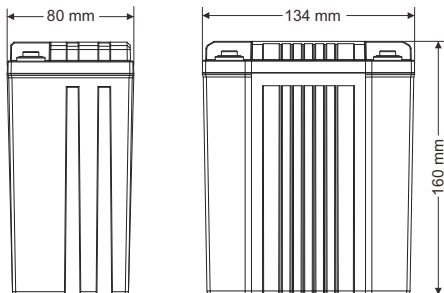

Case size #3, 166mm length Specifications and Dimensions

Part#	Voltage PbEq	Polarity	W/Hr	A/Hr PbEq	CCA (A)	Weight (Kg)	Weight (Lbs)
AB-MCCL-2412	12V		96	24	360	1.64	3.60
AB-MCCR-2412	12V		96	24	360	1.64	3.60
AB-MCCL-2712	12V		108	27	405	1.75	3.85
AB-MCCR-2712	12V		108	27	405	1.75	3.85
AB-MCCL-3612	12V		144	36	540	2.19	4.81
AB-MCCR-3612	12V		144	36	540	2.19	4.81

Max charge rate for all Case size #3 batteries is 24A

Case size #4, 148mm length Specifications and Dimensions

Part#	Voltage PbEq	Polarity	W/Hr	A/Hr PbEq	CCA (A)	Weight (Kg)	Weight (Lbs)
AB-MCDL-1412	12V		60	14	210	0.901	1.98

Case size #5, 134mm length Specifications and Dimensions

Part#	Voltage PbEq	Polarity	W/Hr	A/Hr PbEq	CCA (A)	Weight (Kg)	Weight (Lbs)
AB-MCEL-1412	12V		60	14	210	1.032	2.27
AB-MCER-1412	12V		60	14	210	1.032	2.27

Case size #6, 148mm length Specifications and Dimensions

Part#	Voltage PbEq	Polarity	W/Hr	A/Hr PbEq	CCA (A)	Weight (Kg)	Weight (Lbs)
AB-MCFL-2112	12V		94	21	315	1.38	3.03
AB-MCFR-2112	12V		94	21	315	1.38	3.03