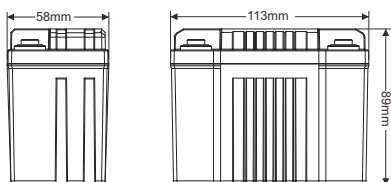

Case size #1, 148mm length Specifications and Dimensions

Part#	Voltage PbEq	Polarity	W/Hr	A/Hr PbEq	CCA (A)	Weight (Kg)	Weight (Lbs)
AB-MCAL-1212	12V		48	12	155	0.6125	1.35
AB-MCAL-1412	12V		60	14	210	0.763	1.68
AB-MCAL-1812	12V		72	18	270	0.997	2.19
AB-MCAR-1812	12V		72	18	270	0.997	2.19

Case size #2, 113mm length Specifications and Dimensions

Part#	Voltage PbEq	Polarity	W/Hr	A/Hr PbEq	CCA (A)	Weight (Kg)	Weight (Lbs)
AB-MCBL-0712	12V		29	7	102	0.483	1.06
AB-MCBL-0912	12V		36	9	135	0.575	1.27
AB-MCBL-0912	12V		36	9	135	0.575	1.27
AB-MCBL-1412	12V		60	14	210	0.763	1.68
AB-MCBL-1412	12V		60	14	210	0.763	1.68
AB-MCBL-1806	6V		36	18	270	0.575	1.27
AB-MCBL-1806	6V		36	18	270	0.575	1.27

Case size #3, 166mm length Specifications and Dimensions

Part#	Voltage PbEq	Polarity	W/Hr	A/Hr PbEq	CCA (A)	Weight (Kg)	Weight (Lbs)
AB-MCCL-2412	12V		96	24	360	1.64	3.60
AB-MCCR-2412	12V		96	24	360	1.64	3.60
AB-MCCL-2712	12V		108	27	405	1.75	3.85
AB-MCCR-2712	12V		108	27	405	1.75	3.85
AB-MCCL-3612	12V		144	36	540	2.19	4.81
AB-MCCR-3612	12V		144	36	540	2.19	4.81

Max charge rate for all Case size #3 batteries is 24A

Case size #4, 148mm length Specifications and Dimensions

Part#	Voltage PbEq	Polarity	W/Hr	A/Hr PbEq	CCA (A)	Weight (Kg)	Weight (Lbs)
AB-MCDL-1412	12V		60	14	210	0.901	1.98