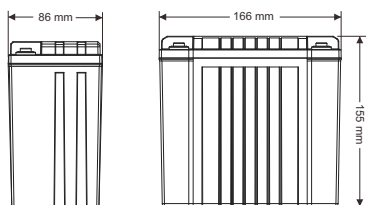

Case size #1, 148mm length Specifications and Dimensions

Part#	Voltage PbEq	Polarity	W/Hr	A/Hr PbEq	CCA (A)	Weight (Kg)	Weight (Lbs)
AB-MCAL-1212	12V		48	12	155	0.6125	1.35
AB-MCAL-1412	12V		60	14	210	0.763	1.68
AB-MCAL-1812	12V		72	18	270	0.997	2.19
AB-MCAR-1812	12V		72	18	270	0.997	2.19

Case size #2, 113mm length Specifications and Dimensions

Part#	Voltage PbEq	Polarity	W/Hr	A/Hr PbEq	CCA (A)	Weight (Kg)	Weight (Lbs)
AB-MCBL-0712	12V		29	7	102	0.483	1.06
AB-MCBL-0912	12V		36	9	135	0.575	1.27
AB-MCBL-0912	12V		36	9	135	0.575	1.27
AB-MCBL-1412	12V		60	14	210	0.763	1.68
AB-MCBL-1412	12V		60	14	210	0.763	1.68
AB-MCBL-1806	6V		36	18	270	0.575	1.27
AB-MCBL-1806	6V		36	18	270	0.575	1.27

Case size #3, 166mm length Specifications and Dimensions

Part#	Voltage PbEq	Polarity	W/Hr	A/Hr PbEq	CCA (A)	Weight (Kg)	Weight (Lbs)
AB-MCCL-2412	12V		96	24	360	1.64	3.60
AB-MCCR-2412	12V		96	24	360	1.64	3.60
AB-MCCL-2712	12V		108	27	405	1.75	3.85
AB-MCCR-2712	12V		108	27	405	1.75	3.85
AB-MCCL-3612	12V		144	36	540	2.19	4.81
AB-MCCR-3612	12V		144	36	540	2.19	4.81

Max charge rate for all Case size #3 batteries is 24A

Case size #4, 148mm length Specifications and Dimensions

Part#	Voltage PbEq	Polarity	W/Hr	A/Hr PbEq	CCA (A)	Weight (Kg)	Weight (Lbs)
AB-MCDL-1412	12V		60	14	210	0.901	1.98