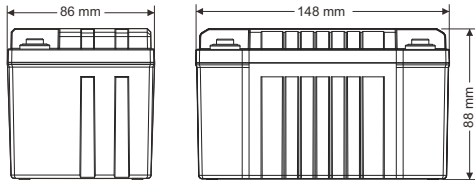

Case size #2, 113mm length Specifications and Dimensions

Part#	Voltage PbEq	Polarity	W/Hr	A/Hr PbEq	CCA (A)	Weight (Kg)	Weight (Lbs)
AB-MCBL-0712	12V		29	7	102	0.483	1.06
AB-MCBL-0912	12V		36	9	135	0.575	1.27
AB-MCBL-0912	12V		36	9	135	0.575	1.27
AB-MCBL-1412	12V		60	14	210	0.763	1.68
AB-MCBL-1412	12V		60	14	210	0.763	1.68
AB-MCBL-1806	6V		36	18	270	0.575	1.27
AB-MCBL-1806	6V		36	18	270	0.575	1.27

Case size #3, 166mm length Specifications and Dimensions

Part#	Voltage PbEq	Polarity	W/Hr	A/Hr PbEq	CCA (A)	Weight (Kg)	Weight (Lbs)
AB-MCCL-2412	12V		96	24	360	1.64	3.60
AB-MCCR-2412	12V		96	24	360	1.64	3.60
AB-MCCL-2712	12V		108	27	405	1.75	3.85
AB-MCCR-2712	12V		108	27	405	1.75	3.85
AB-MCCL-3612	12V		144	36	540	2.19	4.81
AB-MCCR-3612	12V		144	36	540	2.19	4.81

Max charge rate for all Case size #3 batteries is 24A

Case size #4, 148mm length Specifications and Dimensions

Part#	Voltage PbEq	Polarity	W/Hr	A/Hr PbEq	CCA (A)	Weight (Kg)	Weight (Lbs)
AB-MCDL-1412	12V		60	14	210	0.901	1.98

Case size #5, 134mm length Specifications and Dimensions

Part#	Voltage PbEq	Polarity	W/Hr	A/Hr PbEq	CCA (A)	Weight (Kg)	Weight (Lbs)
AB-MCEL-1412	12V		60	14	210	1.032	2.27
AB-MCER-1412	12V		60	14	210	1.032	2.27