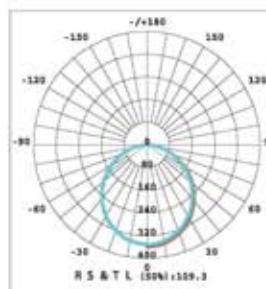

P0225-A-4

► Classification

► Cuout

Φ185

Φ225

► Finish: White

LED Slim Downlight

1. High output, suitable for commercial applications
2. Aluminium frame with good heat conduction
3. Working Temperature: -20°C ~ 40°C.
4. Driver included
5. Warranty: 3 years.

6.Package Info:

P0185-A: Ctn size:52*30*24cm, 10pcs/ctn, Gross Weight: 6.5KG/ctn

P0225-A: Ctn size:57.5*26.5*36cm, 10pcs/ctn, Gross Weight: 9.6KG/ctn

► Photometric Data

P0185-A, 4000K

P0225-A, 4000K

► Parameter

Model	LED	W	Current	CRI	6000K	4000K	3000K	Cutout(mm)
P0185-A-4	3014	16	700mA	80 Ra	1100 lm	1060 lm	1000 lm	185mm
P0225-A-4	3014	20	700mA	80 Ra	1600 lm	1550 lm	1450 lm	225mm