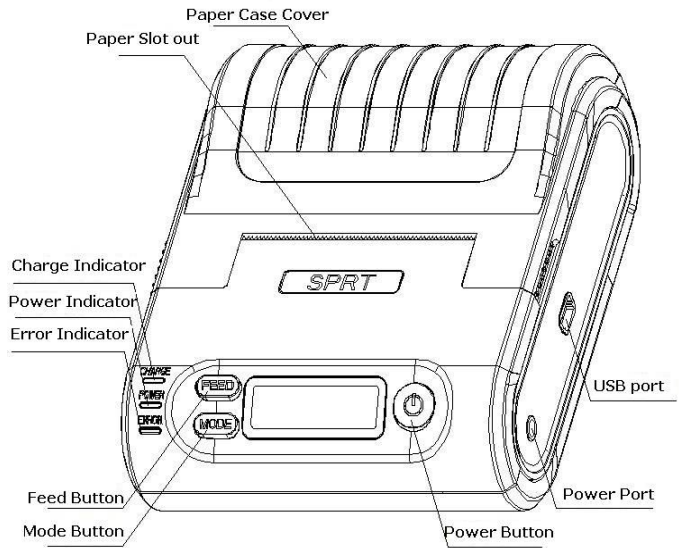

Welcome to **SPRT!**

1st Gold supplier of Alibaba.
Convenient and easy operation!

Mobile Bluetooth Receipt Printer Specification		
Model No.		SP-T7
Features:  <ul style="list-style-type: none"> -Dot matrix impact printing method -Unique rugged design withstands dropping up to 1.2 meters -RF communication support -Large paper capacity and long battery life -LCD Display 		
Print	Printing Method	Dot Matrix
	Printing Speed	5.5mm/s
	Resolution	240 dots/line
	Effective Printing Width	48mm
Character	Character Set	ASCII, GB18030 (Chinese), BIG5
	Print Font	Codepage: 7*9, Chinese: 16x16; 12*12
	Character per Line	40
Paper Spec	Paper Type	Plain paper
	Paper Width	57.5±0.5mm
	Paper Roll Diameter	40mm(max.)
	Roll Core Inner Diameter	13mm(min.)
	Paper Thickness	0.06~0.08mm
Ribbon Cassette		ERC09
Paper Supply Method		Semi-auto paper loading
Printer Mechanism		EPSON Brand
Reliability	MCBF(Mean Cycles Between Failure)	1 million lines
	TPH	1.5 million lines
Smart Card		N/A
MSR		N/A
Barcode		1D: EAN-13, EAN-8, UPC-A, UPC-E, CODE39, CODE93, CODE128, CODABAR, INTERLEAVED 25
Emulation		ESC/POS
Driver		Windows 98 / ME / 2000 / NT / XP / 2003 Server/Vista/Win7/Linux
Sensor		Paper End Sensor

[CHARGE]: Battery charge indicator [ERROR]: Error indicator
 [FEED]: FEED button [MODE]: MODE button

Application Area:

Compared to the traditional thermal receipt printer, Mini printer has smaller body, more reliable capability, more steady printing and portable advantages. The Mini printer can work on a lot of locations, such as the TAXI bill printing, administrative fees receipt printing, post receipt printing, restaurant ordering information printing, online payment information printing, etc. With the rapid popularity of smart-mobile, tablet and so on, Mini printer will be more widely used in the near future.