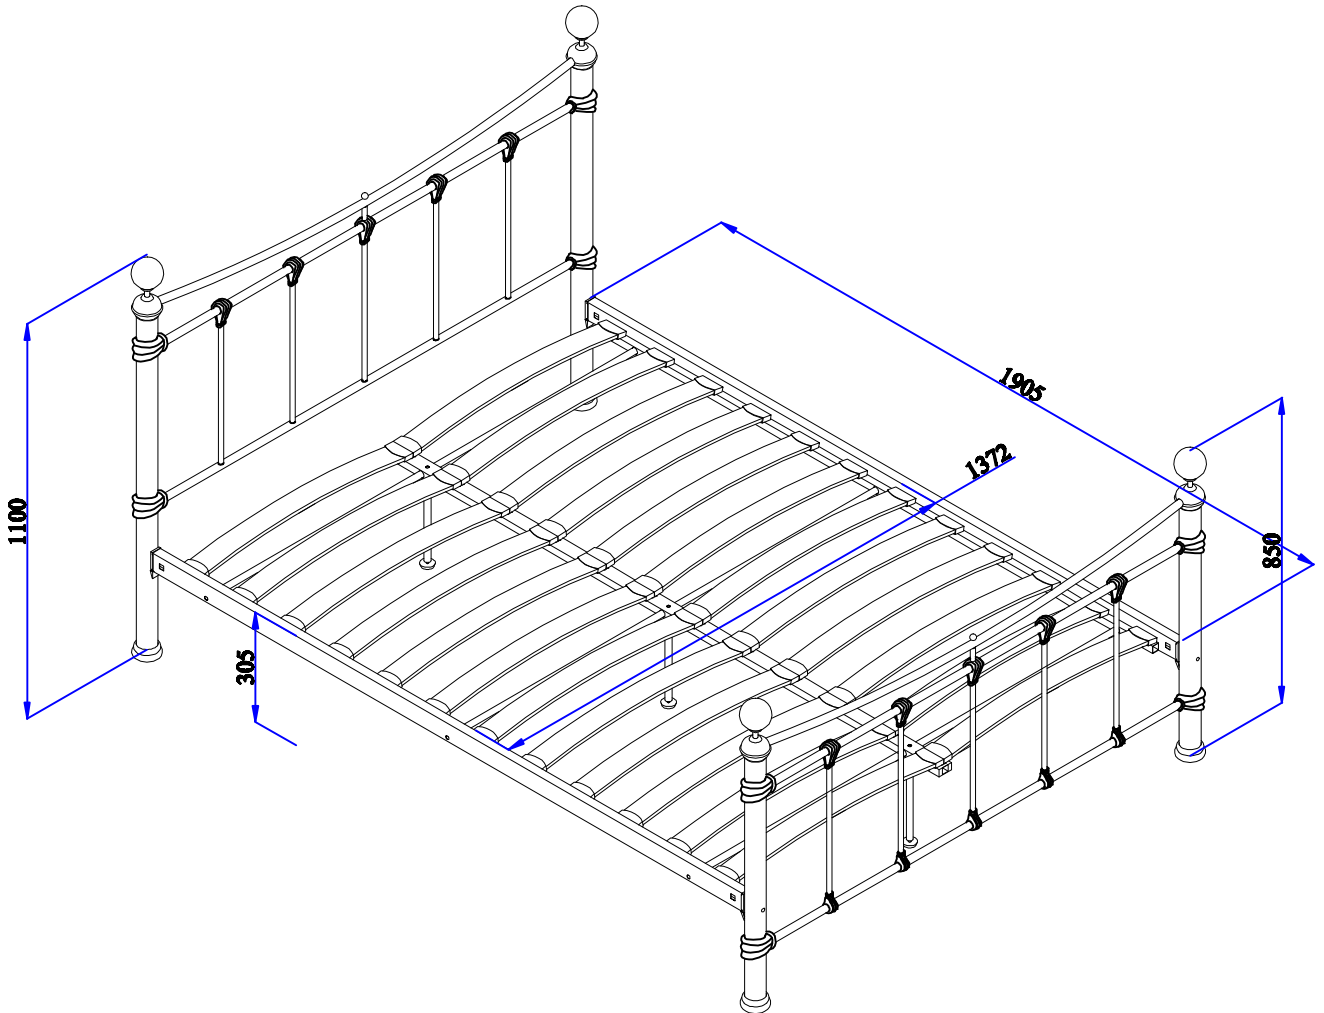

THE DESIGN DRAWING OF HEFENG FURNITURE CO., LTD

ITEM:	MB88 4'6"x6' (1372mmX1905mm)	
ITEM NO:	HF-011-11	EDITION: A
REMARK	①	DIMENSIONS IN MM.
	②	
	③	
	④	
		SIGNATURE