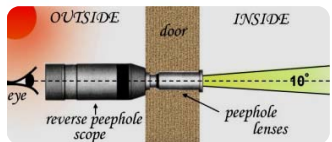

Raysun FS-T9

Reverse door-peephole Scope

Combine cell-phone to observe/photo/record via door-peephole reversely

- FS-T9 uses to observe indoor scene via door-peephole individually, and also can integrate a cell-phone by coupling with an adjustable adapter to take snapshots or video record as well as viewing it via the screen of cell-phone.
- Adjustable adapter: with elastic pull-hook which can freely adjust width to attach a cell-phone and the slip-rail uses to position FS-T9 to the center of camera lens of cell-phone.
- It comes with optics focus function.
- Can view it from another side of FS-T9 to use it as a mini telescope, and can work with cell-phone as well.
- Weight: 45g±5%; size: 47.5 x Ø27 mm ±5%.
- Comes with carrying bag.

View indoor scene from outdoor via peephole reversely

Reverse peephole observation

View FS-T9 from another end to become a mini telescope

Standard package:
 (1). FS-T9
 (2). Adjustable adapter
 (3). Carrying bag