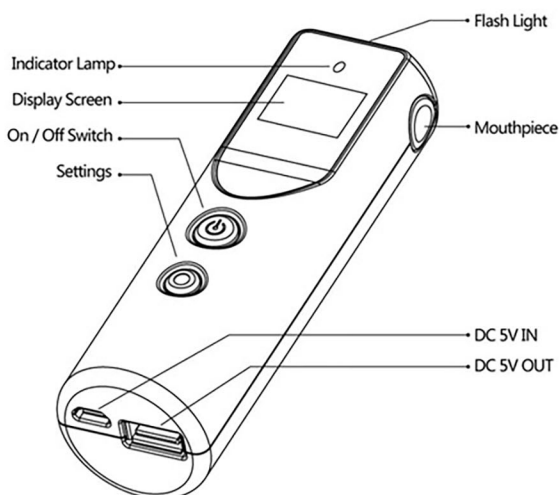

ALCOHOL TESTER COMBINE WITH USB PORTABLE POWER BANK SATELLITE

Technical Data Sheet

Sensor	Fuel Cell
Size	120mm x 37mm x 37mm
Weight	120g with Battery
Battery	Internal Rechargeable Battery 2,600mAh
Memory	Last result recall
Working Temperature	0°C to 45°C
Detection Range	0.000% to 0.400%
Accuracy	Under 0.10% BAC: ±10%
Power Input Port	Micro-USB 5V.0.5A
Power Output Port	USB 5V-0.5A
Cell Type	Li-ion Battery
Built-in Mobile Charger Compatibility	Mobile: iPhone, Samsung, HTC, Sony, Black-berry, Nokia, LG, Motorola Tablet: iPAD, GALAXY TAB, XOOM Camera: Sony, Olympus

Key Features

- Fuel Cell Sensor
- 2,600mAh
- Flash Light
- USB Output
- 1A Output Power
- Over 1,000 recharger time

ISO 9001:2000

US DOT Approved