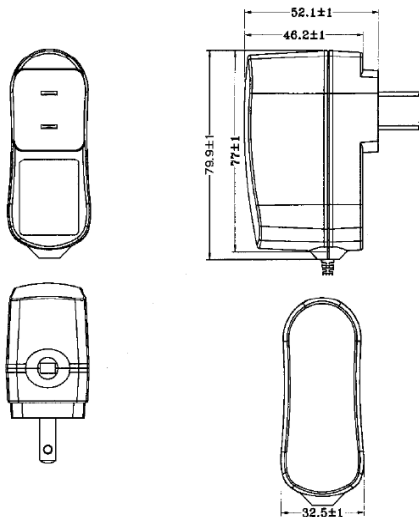

Dimension:

Model No.	Output		Additional Safety
	5V	2A	
3A-125WU05			

Specification:

Input	Voltage	AC 90V~264V Universal full range
	Frequency	47-63Hz
	Current	400mA
	Leakage Current	< 0.25mA
Others	Start up time	<3000mS @ Minimum AC input
	Rise time	<100mS
	Hold up time	>6mS @ 100V~240V input
	Cooling	Natural Cooling
Environment	Temperature	Operating: 0~40°C;Storage: -10~+75°C
	Humidity	Operating: 20%~85%;Storage: 10%~95%(Non Converting)
M.T.B.F	50k Hours	
Safety	UL 60950-1,CSA C22.2 No.60950-1,EN60950-1,IEC 60950-1	
EMC	EMI	FCC CFR 47 PART 15 , EN55022 , EN61000-3
	EMS	EN55024(EN61204-3) EN61000-4