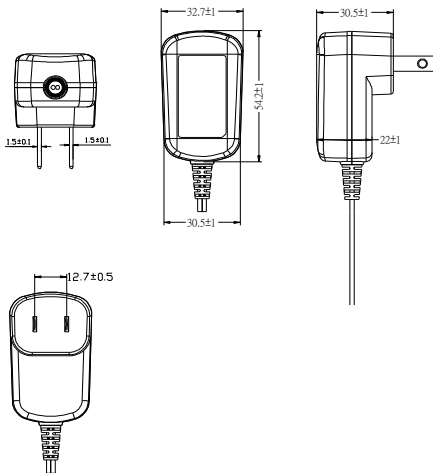

www.eng.com.tw

AC-DC 3W

3A-032WUxx

Features:

- Universal AC Input 90~264Vac
- Low ripple noise
- No minimum load requirement
- 100% burn in test
- 1 year warranty
- UL,cUL,FCC ,CB,standard

Dimension:

Model No.	Output	Additional Safety
3A-032WU05	4-7.5V 2.8W MAX for 4V; 3W MAX for others	
3A-032WU09	9-15V 3W MAX	

Specification:

Input	Voltage	AC 90V~264V Universal full range
	Frequency	47-63Hz
	Current	100mA
	Leakage Current	< 0.25mA
Others	Start up time	<3000mS @ Minimum AC input
	Rise time	<100mS
	Hold up time	>20mS @ 230Vac/50Hz input
	Cooling	Natural Cooling
Environment	Temperature	Operating: 0~40°C;Storage: -10~+75°C
	Humidity	Operating: 20%~85%;Storage: 10%~95%(Non Conversing)
M.T.B.F	50k Hours	
Safety	UL 60950-1,CSA C22.2 No.60950-1,EN60950-1,IEC 60950-1	
EMC	EMI	FCC CFR 47 PART 15

Dimension:

Model No.	Output		Additional Safety
	5V	2A	
3A-125WU05			

Specification:

Input	Voltage	AC 90V~264V Universal full range
	Frequency	47-63Hz
	Current	400mA
	Leakage Current	< 0.25mA
Others	Start up time	<3000mS @ Minimum AC input
	Rise time	<100mS
	Hold up time	>6mS @ 100V~240V input
	Cooling	Natural Cooling
Environment	Temperature	Operating: 0~40°C;Storage: -10~+75°C
	Humidity	Operating: 20%~85%;Storage: 10%~95%(Non Converting)
M.T.B.F	50k Hours	
Safety	UL 60950-1,CSA C22.2 No.60950-1,EN60950-1,IEC 60950-1	
EMC	EMI	FCC CFR 47 PART 15 , EN55022 , EN61000-3
	EMS	EN55024(EN61204-3) EN61000-4