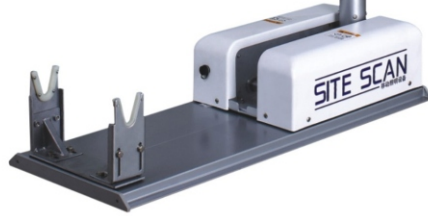

Roof-Mounted Lighting Equipment SITE SCAN The Economical Version

The Site scan 1.2m series is most simple version by fixing the rotating platform directly to the mast, with only the up-down function of from 0 degree to 90 degree to realize the completing searching position and lighting function, fairly suitable for installation on the roof of small and medium size vehicles like Cars, Pickuptrucks to deal with the small size accident scene and emergency lighting ect.

- The equipment lighting power can be selected from 140Watts to be 2000Watts. When a 35Watt, 70Watt or a 150Watt lamp is fitted, the lamp power can be supplied from the vehicle battery. Moreover, the end sides of metal halide lamp 70Watts and 150watts has the hot start function, which can solve a technical limitation that the metal halide lamp could not be lighted up immediately when power off suddenly.
- A camera and antenna equipment could be assembled according to customers requirement to increase the safety and improve the performance.

Part number	System working voltage (V)	Lamp working voltage (V)	Light source	Lamp working current (A)	Horizontal rotary angle	Vertical rotary angle	Horizontal and vertical Rotary speed (r/mm)	Lamp power (W)	Tube luminous flux (Lm)	Light Sources	Weight (Kg)	The horizontal rotary radius (mm)		
CFA12270	CD12V	DC12V	Floodlight	14	380°	330°	6	70X2	11000	Metal halogen lamp	36	410		
CFA122150				28				150X2	22000					
CJE12235			7	35X2				6400	Xenon lamp					
CJE12270			14	70X2				11000						
CJE122150			28	150X2				22000						
CJG122250			AC220V	Spotlight				3	250X2	40000			Metal halogen lamp	38
CFG122250		3						250X2	40000					
CJG122400		Floodlight		5				400X2	72000					
CFG122400				5				400X2	72000					
CFE1221000		Floodlight		10				1000X2	40000	Halogen light	41			
CJG122600		Spotlight		15				600X2	90000	Metal halogen lamp	38			
CFG122600			15	600X2				90000