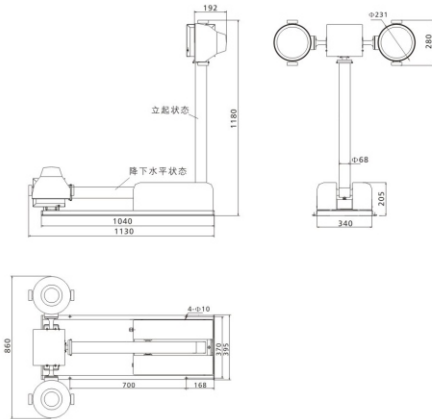

Roof-Mounted Lighting Equipment SITE SCAN The Economical Version

The Site scan 1.2m series is most simple version by fixing the rotating platform directly to the mast, with only the up-down function of from 0 degree to 90 degree to realize the completing searching position and lighting function, fairly suitable for installation on the roof of small and medium size vehicles like Cars, Pickuptrucks to deal with the small size accident scene and emergency lighting ect.

- The equipment lighting power can be selected from 140Watts to be 2000Watts. When a 35Watt, 70Watt or a 150Watt lamp is fitted, the lamp power can be supplied from the vehicle battery. Moreover, the end sides of metal halide lamp 70Watts and 150watts has the hot start function, which can solve a technical limitation that the metal halide lamp could not be lighted up immediately when power off suddenly.
- A camera and antenna equipment could be assembled according to customers requirement to increase the safety and improve the performance.

Part number	System working voltage (V)	Lamp working voltage (V)	Light source	Lamp working current (A)	Horizontal rotary angle	Vertical rotary angle	Horizontal and vertical Rotary speed (r/mm)	Lamp power (W)	Tube luminous flux (Lm)	Light Sources	Weight (Kg)	The horizontal rotary radius (mm)		
CFA12270	CD12V	DC12V	Floodlight	14	380°	330°	6	70X2	11000	Metal halogen lamp	36	410		
CFA122150				28				150X2	22000					
CJE12235			7	35X2				6400	Xenon lamp					
CJE12270			14	70X2				11000						
CJE122150			28	150X2				22000						
CJG122250			AC220V	Spotlight				3	250X2	40000			Metal halogen lamp	38
CFG122250		3						250X2	40000					
CJG122400		Floodlight		5				400X2	72000					
CFG122400				5				400X2	72000					
CFE1221000		Floodlight		10				1000X2	40000	Halogen light	41			
CJG122600		Spotlight		15				600X2	90000	Metal halogen lamp	38			
CFG122600			15	600X2				90000