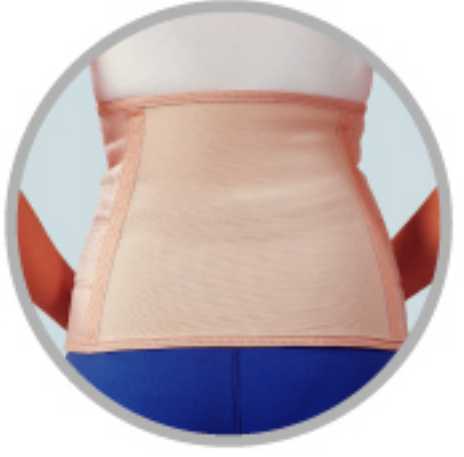

**EB-539**

**8" Velcro-Free  
Abdominal Binder**

Size: S/M . L/XL . XXL

Height: 8"

**EB-550**

**10" Velcro-Free  
Abdominal Binder**

Size: S/M . L/XL . XXL

Height: 10"

**NB-507**

**Waist Shaper**

Size: One size

Height: 7.5"