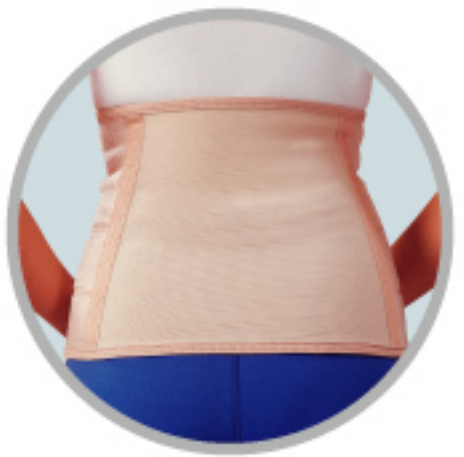

**EB-539**

**8" Velcro-Free  
Abdominal Binder**

Size: S/M . L/XL . XXL

Height: 8"

**EB-550**

**10" Velcro-Free  
Abdominal Binder**

Size: S/M . L/XL . XXL

Height: 10"

**NB-507**

**Waist Shaper**

Size: One size

Height: 7.5"