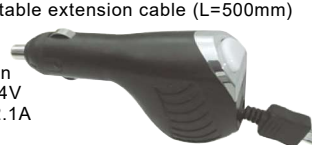

CE

**K3204**  
Auto jack

**K320885**  
Auto plug to USB/A & C adapter W/short circuit / over current / over temperature protection  
In: 12V/24V  
Out:  
QC3.0 Type A - 5V3A/9V2A/12V1.5A  
PD3.0 Type C - 5V3A/9V3A/12V3A/15V2.5A/20V2.25A

CE

**K3205**  
Auto jack

**K320890**  
Auto plug to micro USB/B plug W/fuse  
W/retractable extension cable (L=500mm)  
W/short circuit protection  
In: 12V/24V  
Out: 5V 2.1A

**K32055**  
Auto jack

**K3209**  
Auto plug to auto jack & 2 x USB/A adapter  
W/light ring / fuse / short circuit / over voltage protection / 0°~180° adjustable plug  
In: 12V/24V  
Out: 5V 2.1A