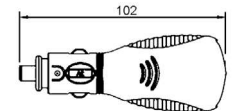

CE

CE

CE

K320885
Auto plug to USB/A & C adapter W/short circuit / over current / over temperature protection
In: 12V/24V
Out:
QC3.0 Type A - 5V3A/9V2A/12V1.5A
PD3.0 Type C - 5V3A/9V3A/12V3A/15V2.5A/20V2.25A

CE