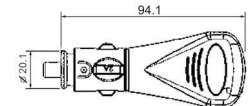

CE

**K3202**  
Auto plug W/fuse/5A/light

**K32087**  
Auto plug to USB/A adapter W/fuse  
W/short circuit / over voltage / reverse protection W/LED  
In: 12V/24V  
Out: 5V 2.1A

CE

**K3203**  
Auto jack

**K32088**  
Auto plug to 2 x USB/A adapter W/fuse  
W/short circuit / over voltage protection W/LED  
In: 12V/24V  
Out: 5V 2.4A