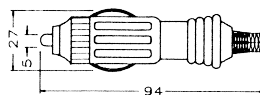

K32061
Auto plug W/fuse/5A