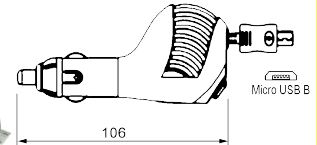

CE

**K3204**  
Auto jack

**K320885**  
Auto plug to USB/A & C adapter W/short circuit / over current / over temperature protection  
In: 12V/24V  
Out:  
QC3.0 Type A - 5V3A/9V2A/12V1.5A  
PD3.0 Type C - 5V3A/9V3A/12V3A/15V2.5A/20V2.25A

CE

**K3205**  
Auto jack

**K320890**  
Auto plug to micro USB/B plug W/fuse  
W/retractable extension cable (L=500mm)  
W/short circuit protection  
In: 12V/24V  
Out: 5V 2.1A

**K32055**  
Auto jack

**K3209**  
Auto plug to auto jack & 2 x USB/A adapter  
W/light ring / fuse / short circuit / over voltage protection / 0°~180° adjustable plug  
In: 12V/24V  
Out: 5V 2.1A