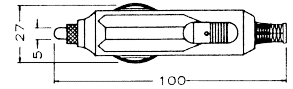

**K318**  
Auto plug

**K3207**  
Auto plug W/fuse

**K32071**  
Auto plug W/LED W/fuse/5A

**K319A**  
Auto plug W/fuse/3A

**K3208**  
Auto plug W/O fuse

**K320**  
Auto plug W/fuse/5A

**K32086**  
Auto plug to USB/A & C adapter W/LED  
W/short circuit / over voltage protection  
In: 12V/24V  
Out: 5V 2.1A