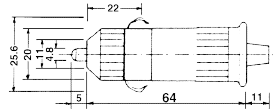

**K318**  
Auto plug

**K3207**  
Auto plug W/fuse

**K32071**  
Auto plug W/LED W/fuse/5A

**K319A**  
Auto plug W/fuse/3A

**K3208**  
Auto plug W/O fuse

**K320**  
Auto plug W/fuse/5A

**K32086**  
Auto plug to USB/A & C adapter W/LED  
W/short circuit / over voltage protection  
In: 12V/24V  
Out: 5V 2.1A