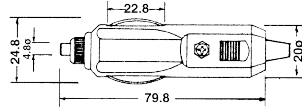

**K318**  
Auto plug

**K3207**  
Auto plug W/fuse

**K32071**  
Auto plug W/LED W/fuse/5A

**K319A**  
Auto plug W/fuse/3A

**K3208**  
Auto plug W/O fuse

**K320**  
Auto plug W/fuse/5A

**K32086**  
Auto plug to USB/A & C adapter W/LED  
W/short circuit / over voltage protection  
In: 12V/24V  
Out: 5V 2.1A