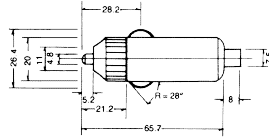

**K318**  
Auto plug

**K3207**  
Auto plug W/fuse

**K32071**  
Auto plug W/LED W/fuse/5A

**K319A**  
Auto plug W/fuse/3A

**K3208**  
Auto plug W/O fuse

**K320**  
Auto plug W/fuse/5A

**K32086**  
Auto plug to USB/A & C adapter W/LED  
W/short circuit / over voltage protection  
In: 12V/24V  
Out: 5V 2.1A