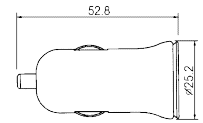

K32087
Auto plug to USB/A adapter W/fuse
W/short circuit / over voltage / reverse protection W/LED
In: 12V/24V
Out: 5V 2.1A

CE