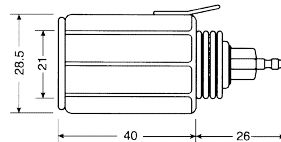

K3204
Auto jack