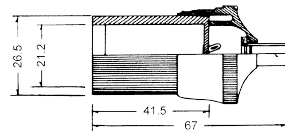

CE

**K3205**  
Auto jack

**K320890**  
Auto plug to micro USB/B plug W/fuse  
W/retractable extension cable (L=500mm)  
W/short circuit protection  
In: 12V/24V  
Out: 5V 2.1A

**K32055**  
Auto jack

**K3209**  
Auto plug to auto jack & 2 x USB/A adapter  
W/light ring / fuse / short circuit / over voltage protection / 0°~180° adjustable plug  
In: 12V/24V  
Out: 5V 2.1A