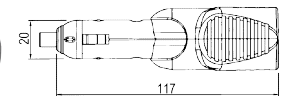

CE

**K3205**  
Auto jack

**K320890**  
Auto plug to micro USB/B plug W/fuse  
W/retractable extension cable (L=500mm)  
W/short circuit protection  
In: 12V/24V  
Out: 5V 2.1A

**K32055**  
Auto jack

**K3209**  
Auto plug to auto jack & 2 x USB/A adapter  
W/light ring / fuse / short circuit / over voltage protection / 0°~180° adjustable plug  
In: 12V/24V  
Out: 5V 2.1A