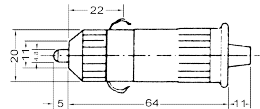

CE

CE

K3203
Auto jack

CE

CE