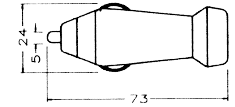

**K318**  
Auto plug

**K3207**  
Auto plug W/fuse

**K32071**  
Auto plug W/LED W/fuse/5A

**K319A**  
Auto plug W/fuse/3A

**K3208**  
Auto plug W/O fuse

**K320**  
Auto plug W/fuse/5A

**K32086**  
Auto plug to USB/A & C adapter W/LED  
W/short circuit / over voltage protection  
In: 12V/24V  
Out: 5V 2.1A