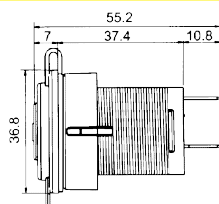

CE

**K3205**  
Auto jack

**K320890**  
Auto plug to micro USB/B plug W/fuse  
W/retractable extension cable (L=500mm)  
W/short circuit protection  
In: 12V/24V  
Out: 5V 2.1A

**K32055**  
Auto jack

**K3209**  
Auto plug to auto jack & 2 x USB/A adapter  
W/light ring / fuse / short circuit / over voltage protection / 0°~180° adjustable plug  
In: 12V/24V  
Out: 5V 2.1A