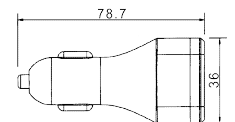

CE

**K3205**  
Auto jack

**K320890**  
Auto plug to micro USB/B plug W/fuse  
W/retractable extension cable (L=500mm)  
W/short circuit protection  
In: 12V/24V  
Out: 5V 2.1A

**K32055**  
Auto jack

**K3209**  
Auto plug to auto jack & 2 x USB/A adapter  
W/light ring / fuse / short circuit / over voltage protection / 0°~180° adjustable plug  
In: 12V/24V  
Out: 5V 2.1A