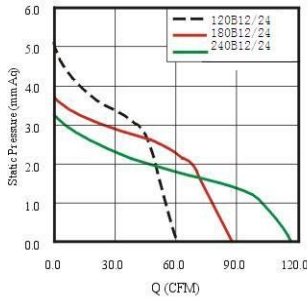

EVER GRAND

CROSS FLOW FAN

EC60F SERIES DC FAN

DIMENSIONS DRAWING

P&Q CURVE(AT RATED VOLTAGE)

Model	Size(mm)			Rated Voltage	Rated Current	Rated Input Power	Speed	Air Flow	Static Pressure	Noise	Weight
	A	B	C								
PART NO.											
EC60120B12-R/L	123	138	183	12	0.6	7.2	2500	60	5.1	44	620
EC60120B24-R/L	123	138	183	24	0.4	9.6	2500	60	5.1	44	620
EC60180B12-R/L	184	199	244	12	0.8	9.6	2200	88	3.8	46	700
EC60180B24-R/L	184	199	244	24	0.45	10.8	2200	88	3.8	46	700
EC60240B12-R/L	245	260	305	12	1	12	2000	117	3.3	48	770
EC60240B24-R/L	245	260	305	24	0.55	13.2	2000	117	3.3	48	770
EC60300B12-R/L	306	321	366	12	0.5	6	1600	113	1.8	47	840
EC60300B24-R/L	306	321	366	24	0.25	6	1600	113	1.8	47	840
EC60360B12-R/L	368	383	428	12	0.55	6.6	1500	131	1.7	48	930
EC60360B24-R/L	368	383	428	24	0.25	6	1500	131	1.7	48	930
EC60420B12-R/L	429	444	489	12	0.6	7.2	1400	156	1.7	50	1000
EC60420B24-R/L	429	444	489	24	0.3	7.2	1400	156	1.7	50	1000