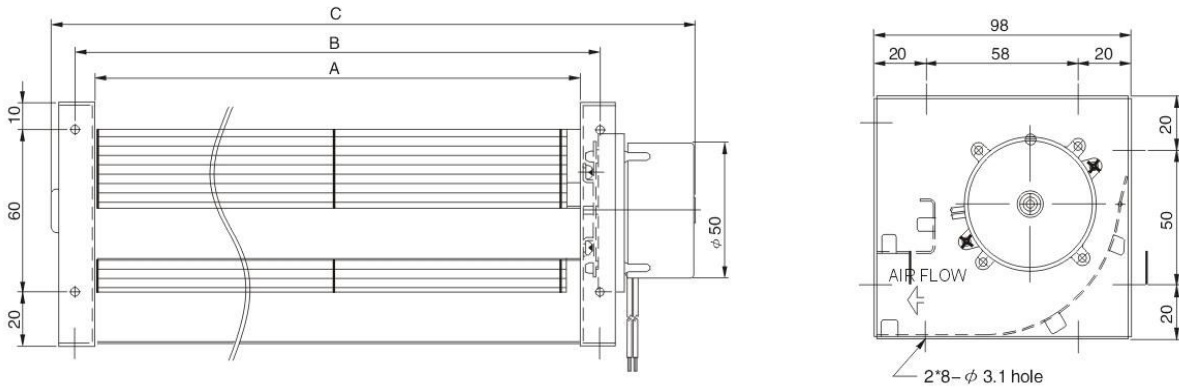

EVER GRAND

CROSS FLOW FAN

EC60F SERIES DC FAN

DIMENSIONS DRAWING

P&Q CURVE(AT RATED VOLTAGE)

Model	Size(mm)			Rated Voltage	Rated Current	Rated Input Power	Speed	Air Flow	Static Pressure	Noise	Weight
	A	B	C								
PART NO.											
EC60120B12-R/L	123	138	183	12	0.6	7.2	2500	60	5.1	44	620
EC60120B24-R/L	123	138	183	24	0.4	9.6	2500	60	5.1	44	620
EC60180B12-R/L	184	199	244	12	0.8	9.6	2200	88	3.8	46	700
EC60180B24-R/L	184	199	244	24	0.45	10.8	2200	88	3.8	46	700
EC60240B12-R/L	245	260	305	12	1	12	2000	117	3.3	48	770
EC60240B24-R/L	245	260	305	24	0.55	13.2	2000	117	3.3	48	770
EC60300B12-R/L	306	321	366	12	0.5	6	1600	113	1.8	47	840
EC60300B24-R/L	306	321	366	24	0.25	6	1600	113	1.8	47	840
EC60360B12-R/L	368	383	428	12	0.55	6.6	1500	131	1.7	48	930
EC60360B24-R/L	368	383	428	24	0.25	6	1500	131	1.7	48	930
EC60420B12-R/L	429	444	489	12	0.6	7.2	1400	156	1.7	50	1000
EC60420B24-R/L	429	444	489	24	0.3	7.2	1400	156	1.7	50	1000