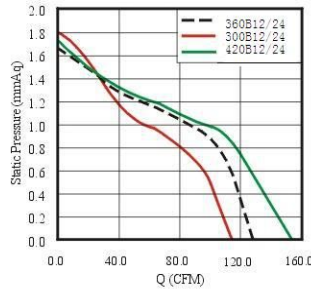

EVER GRAND

CROSS FLOW FAN

EC60F SERIES DC FAN

DIMENSIONS DRAWING

P&Q CURVE(AT RATED VOLTAGE)

Model	Size(mm)			Rated Voltage	Rated Current	Rated Input Power	Speed	Air Flow	Static Pressure	Noise	Weight
	A	B	C								
PART NO.											
EC60120B12-R/L	123	138	183	12	0.6	7.2	2500	60	5.1	44	620
EC60120B24-R/L	123	138	183	24	0.4	9.6	2500	60	5.1	44	620
EC60180B12-R/L	184	199	244	12	0.8	9.6	2200	88	3.8	46	700
EC60180B24-R/L	184	199	244	24	0.45	10.8	2200	88	3.8	46	700
EC60240B12-R/L	245	260	305	12	1	12	2000	117	3.3	48	770
EC60240B24-R/L	245	260	305	24	0.55	13.2	2000	117	3.3	48	770
EC60300B12-R/L	306	321	366	12	0.5	6	1600	113	1.8	47	840
EC60300B24-R/L	306	321	366	24	0.25	6	1600	113	1.8	47	840
EC60360B12-R/L	368	383	428	12	0.55	6.6	1500	131	1.7	48	930
EC60360B24-R/L	368	383	428	24	0.25	6	1500	131	1.7	48	930
EC60420B12-R/L	429	444	489	12	0.6	7.2	1400	156	1.7	50	1000
EC60420B24-R/L	429	444	489	24	0.3	7.2	1400	156	1.7	50	1000