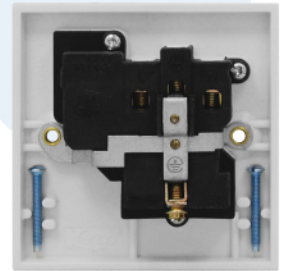

45 AMP Switches & Socket

143

141N

Model	Description
141	45A D.P. Cooker Switch + 13A Switched Socket
141N	45A D.P. Cooker Switch + 13A Switched Socket with Neon
142	45A D.P. Switch - Large Plate
142N	45A D.P. Switch with Neon - Large Plate
143	45A D.P. Switch - Single Plate

Screwless Design

High quality UREA thermoset material.

Complete with UREA switch.

Angled captive terminal for easy installation.

Durable, high temperature resistant thermoset material.

Luen Yick Electrical Mfg. Co., Ltd.