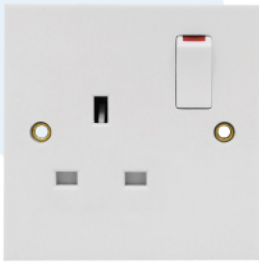

45 AMP Switches & Socket

143

141N

Model	Description
141	45A D.P. Cooker Switch + 13A Switched Socket
141N	45A D.P. Cooker Switch + 13A Switched Socket with Neon
142	45A D.P. Switch - Large Plate
142N	45A D.P. Switch with Neon - Large Plate
143	45A D.P. Switch - Single Plate

Screwless Design

High quality UREA thermoset material.

Complete with UREA switch.

Angled captive terminal for easy installation.

Durable, high temperature resistant thermoset material.

Luen Yick Electrical Mfg. Co., Ltd.