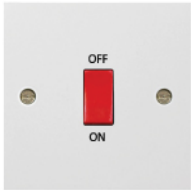

45 AMP Switches & Socket

143

141N

Model	Description
141	45A D.P. Cooker Switch + 13A Switched Socket
141N	45A D.P. Cooker Switch + 13A Switched Socket with Neon
142	45A D.P. Switch - Large Plate
142N	45A D.P. Switch with Neon - Large Plate
143	45A D.P. Switch - Single Plate

Screwless Design

High quality UREA thermoset material.

Complete with UREA switch.

Angled captive terminal for easy installation.

Durable, high temperature resistant thermoset material.

Luen Yick Electrical Mfg. Co., Ltd.