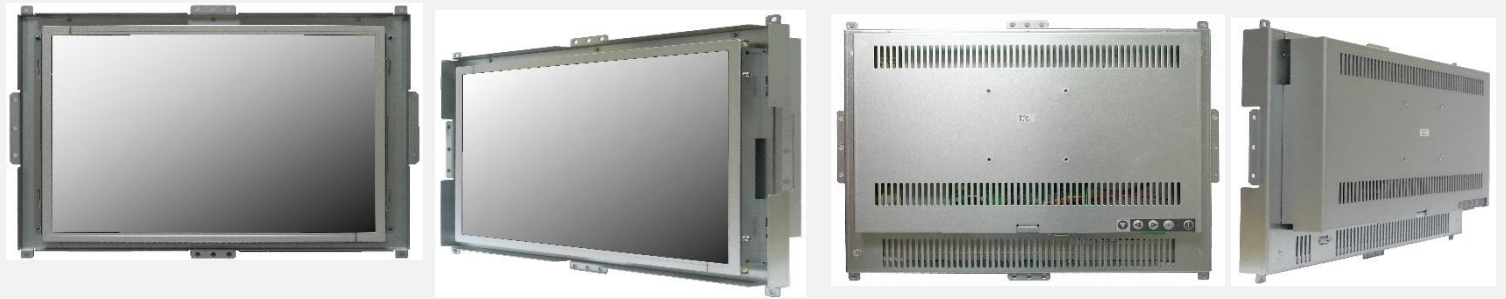

Pictures and Drawing

Specification:

Typical Specification	23" Open frame LCD Monitor	24" Open frame LCD Monitor	27" Open frame LCD Monitor	31.5" Open frame LCD Monitor
Model No.	OMMO231D-RON	OMMO241D-RON	OMMO271D-RON	OMMO315D-NAE
Function push bottom	5 keys	5 keys	5 keys	5 keys
LCD Panel Type	23" Diagonal	24.1" Diagonal	27" Diagonal	31.5" Diagonal
Resolution	1920 x 1080 x RGB	1920 *1200	1920(x3) x 1080	1920 x 1080
Pixel Pitch	0.2652 (H) x 0.2652 (V)mm	0.270 mm x 0.270 mm	311.25(peronetriad)x311.5	0.3637(H) x 0.3637 (W)
Color Depth	16.7 million by Dithering	24.1 inches(61.13cm) diagonal (Aspect ratio 16:10)	16.7M colors (RGB 8-bit)	16.7M colors (RGB 8-bit)
Contrast Ratio	1000 : 1(Typ)	1000:1 (Typical)	3000 : 1	3000 : 1
Brightness	300 cd/m²(Typ)	300 cd/m²	300 cd/m²	350cd/m²
Viewing Angle	R/L: 89 /89 , U/D: 89 / 89°	U/ D 89 ° / 89°	R/L: 89 /89 , U/D: 89 / 89 °	(V) 178° / (H) 178 °
Response Time (Tr / Tf)	14 ms(Typ., on/off)	14ms (Typical)	12ms (Typ., on/off)	8ms (G to G)
TouchScreen (Optional)	Capacitive Multi- touch	Capacitive Multi- touch	Capacitive Multi- touch	Capacitive Multi- touch
Plug & Play	DDC 1 / 2 B	DDC 1 / 2 B	DDC 1 / 2 B	DDC 1/2 B
IO interface	VGA in x1 / DVI in x1 /line out (Audio) / USB in x1 (for touch)	VGA in x1 / DVI in x1 /line out (Audio) / USB in x1 (for touch)	VGA in x1 / DVI in x1 /line out (Audio) / USB in x1 (for touch)	VGA D-Sub / DVI-in /HDMI (optional)
OperatingTemperature	-10 °C~ 50°C(32°F~104°F)	-10 °C ~ 50 °C (32°F~104°F)	-10 °C~ 5 °C(32°F~104°F)	0° C ~ +50° C
Storage Temperature	-15°C~ 65 °C(14°F~120°F)	-15°C~ 65 °C (14°F~ 120°F)	-15°C~ 65 °C (14~120°F)	- 1 0° C ~ + 80 ° C