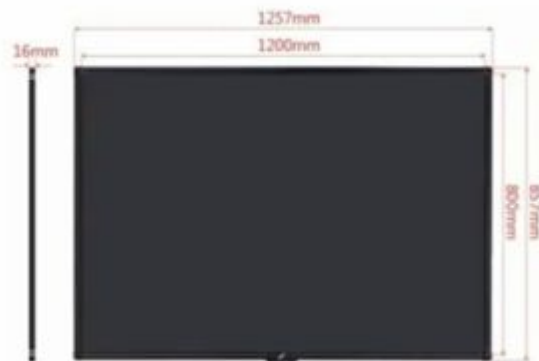

SKYVISION

8.5inch E-SLATE SPECIFICATION

1. 221*146*4.5mm
2. Net Weight: 110g
3. Material: ABS
4. Input Voltage: 10-20(G)
5. Battery: CR2016 Button Battery
6. Reflective Rate: 35%-30%
7. Colour: Yellow, Red, Blue, Green, White, Black

12INCH E-SLATE SPECIFICATION

1. Size: 280*185*4.8mm(12inch)
2. Net Weight: 188g
3. Material: ABS
4. Input Voltage: 10-20(G)
5. Battery: CR2025 Button Battery
6. Reflective Rate: 25%-30%
7. Colour: Rose Red, Red, Blue, Green, White, Black

20inch E-Slate Specification

1. Size: 470*345*16mm(20inch)
2. Net Weight: 1.092KG
3. Material: LCD; ABS, Aluminium Alloy
4. Panel: Soft ICD Panel
5. Battery: 160mAh Li Battery(Rechargeable)
6. Charge Time: 2Hours

57inch E-Slate Specification

1. Display Area: 1200*800mm
2. Size: 1257*857*16mm
3. Package Dimension: 1348*960*108mm
4. Stand Size: 900*2400mm
5. Net Weight: 6.75KG
6. Material: Aluminium
7. Input Voltage: 10-20(G)
8. Panel: Soft LCD Panel
9. Battery: 3Pcs 7# Dry Battery
10. Reflective Rate: 25%-30%