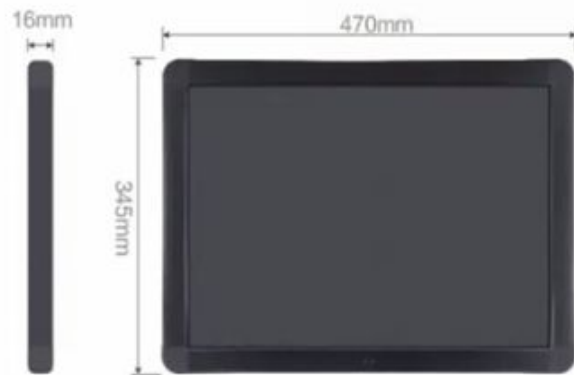

SKYVISION

8.5inch E-SLATE SPECIFICATION

1. 221*146*4.5mm
2. Net Weight: 110g
3. Material: ABS
4. Input Voltage: 10-20(G)
5. Battery: CR2016 Button Battery
6. Reflective Rate: 35%-30%
7. Colour: Yellow, Red, Blue, Green, White, Black

12INCH E-SLATE SPECIFICATION

1. Size: 280*185*4.8mm(12inch)
2. Net Weight: 188g
3. Material: ABS
4. Input Voltage: 10-20(G)
5. Battery: CR2025 Button Battery
6. Reflective Rate: 25%-30%
7. Colour: Rose Red, Red, Blue, Green, White, Black

20inch E-Slate Specification

1. Size: 470*345*16mm(20inch)
2. Net Weight: 1.092KG
3. Material: LCD; ABS, Aluminium Alloy
4. Panel: Soft ICD Panel
5. Battery: 160mAh Li Battery(Rechargeable)
6. Charge Time: 2Hours

57inch E-Slate Specification

1. Display Area: 1200*800mm
2. Size: 1257*857*16mm
3. Package Dimension: 1348*960*108mm
4. Stand Size: 900*2400mm
5. Net Weight: 6.75KG
6. Material: Aluminium
7. Input Voltage: 10-20(G)
8. Panel: Soft LCD Panel
9. Battery: 3Pcs 7# Dry Battery
10. Reflective Rate: 25%-30%