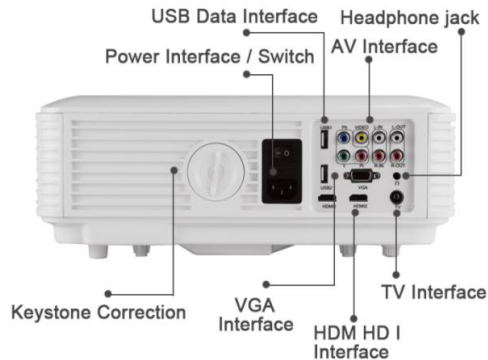

SV-228 LCD Projector

Accessories and Lenses

Supplied Accessories	Remote Control x 1,
	UL power wire x 1,
	AV wire x 1
	VGA wire x 1
	user's manual x 1

Replacement Parts

Lamp	LED
Remote Control	HL03031
Filter	UX38841

Display	Projection Technology	Single TFT LCD Panel Native
	LCD Size	5.8 inch
	Resolution	WXGA-1280*800
	White Light Output	2800 ANSI Lumen
	Color Light Output	2800 ANSI Lumen
	Colors	16.77 million colors
	Aspect Ratio	Native 4:3 , 16:9 compatible.
	Contrast Ratio	2000:1
	Throw Ratio Distance:Width	1.5-1.8:1
	Focus Distance	35"-453"
Display Size	54"-160"	

Connectors	Digital Input	HDMI*2
	PC signal Input	VGA Port
	TV signal input	DVB-T digital TV Free view, Support MPEG-2, H.264
	Video Input	AV (RCA Terminal x1) Color Pr/Pb/Y (RCA Terminal x3) HDMI Ports (HDMI Terminal x2)
	Audio Input	RCA signal x2
	USB	USB D-SUB Interface x2
	Control Terminals	9-pin D-sub x 1 (RS-232 control)