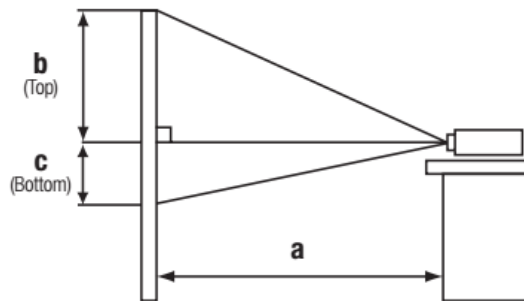

- a: Projector distance
 b: Lens centre to higher edge of the screen
 c: Lens centre to the lower edge of the screen

Image size 4:3(from Projector's end)

ScreenSize Diagonal	Projector distance (a)		Screen Height (cm)	
	Width(m)	Tele(m)	b(top)	c(bottom)
30"(0.8m)	0.9	1	39	7
40"(1.0m)	1.2	1.4	52	9
50"(1.3m)	1.5	1.8	65	11
60"(2.5m)	1.8	2.1	78	13
100"(2.5m)	3	3.6	131	22
200"(5.1m)	6	7.2	261	44
300(7.6m)	9.1	10.9	392	65

Image size 16:9(from Projector's end)

ScreenSize Diagonal	Projector distance(a)		Screen Height (cm)	
	Width(m)	Tele(m)	b(top)	c(bottom)
30"(0.8m)	0.9	1	39	1
40"(1.0m)	1.2	1.4	52	1
50"(1.3m)	1.5	1.8	65	1
60"(2.5m)	1.8	2.1	78	2
100"(2.5m)	3	3.6	131	3
200"(5.1m)	6	7.2	261	6
300(7.6m)	9.1	10.9	392	9

Display	Projection Technology	Single TFT LCD Panel Native
	LCD Size	5.8 inch
	Resolution	WXGA-1280*800
	White Light Output	2800 ANSI Lumen
	Color Light Output	2800 ANSI Lumen
	Colors	16.77 million colors
	Aspect Ratio	Native 4:3 , 16:9 compatible.
	Contrast Ratio	2000:1
	Throw Ratio Distance:Width	1.5-1.8:1
	Focus Distance	35"-453"
Display Size	54"-160"	