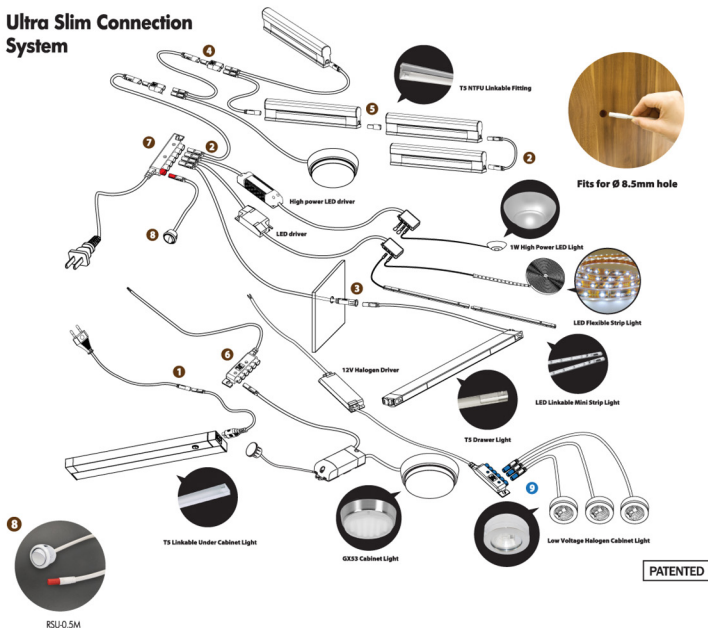

Ultra Slim Connection System

RSU-0.5M

Switching System

Model	Description
RSU-0.5M	250V-1A

Round rocker switch (recessed mount).
0.5m 2x0.75mm cable with ultraslim male plug (Inlet).
For connect to switching socket of 6 way connection socket.
Available 0.3M/ 1.0M cable length.