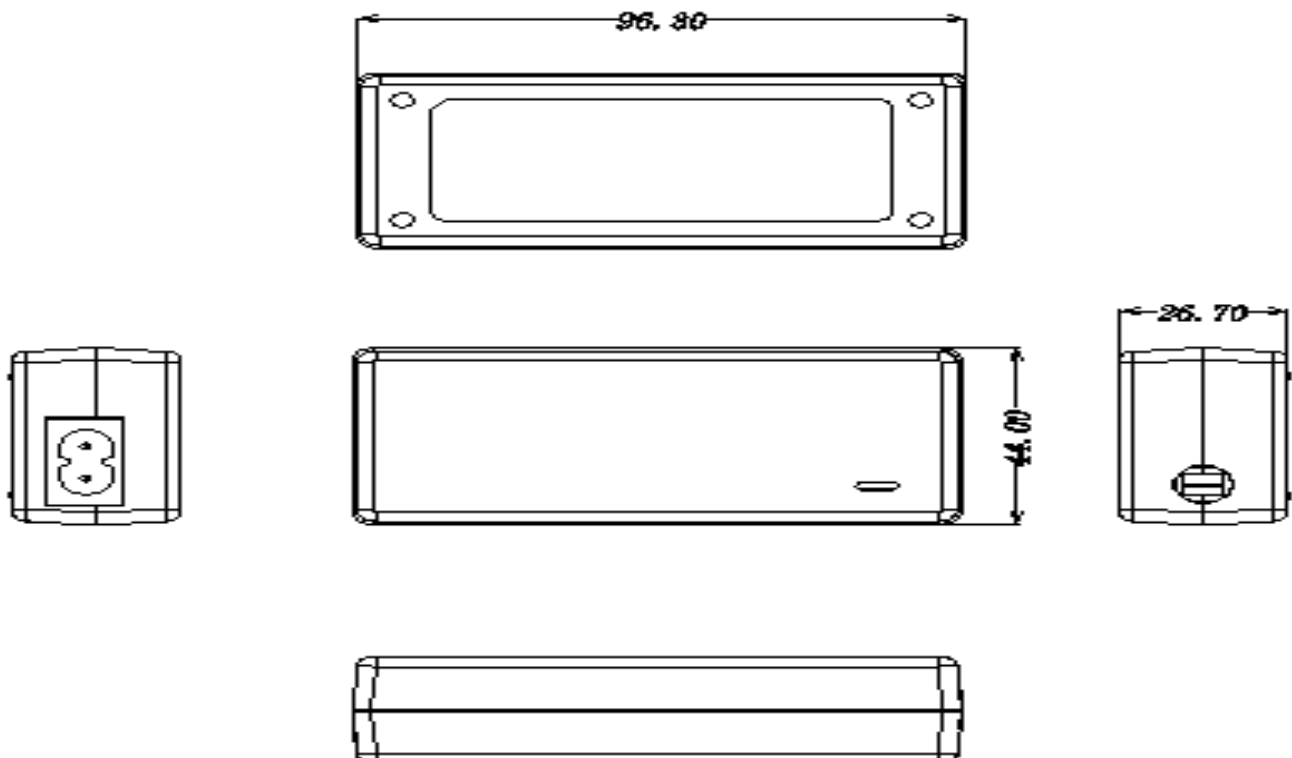

Mechanical

LxWxH 96.8*44.0*26.70mm
Output Connector DC Plug

Drawing, mm

Aquilstar Precision Industrial Co., Ltd

Add: No.4 of Tengfeng Third road,Fenghuang Third Industry,Fuyong Town,Bao'an Zone.Shenzhen,China