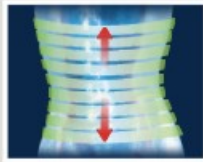

# BACK SUPPORT

ELASTIC • COMPRESSION

SIZE GUIDE:

Size	Circumference
S	22"~28"
M	27"~33"
L	32"~38"
XL	37"~43"
XXL	42"~48"

**EB-634**  
**Velcro Free Abdominal Binder**  
 Size : S, M, L, XL, XXL  
 Height : 9"

**Composition:**  
 45% Cotton  
 25% Rubber  
 30% Nylon

**WB-539**  
**Deluxe Lumbar Support with 6 Stays**  
 Size : S, M, L, XL, XXL  
 Height : 10"

**Composition:**  
 5% Cotton  
 45% Polyester  
 40% Rubber  
 10% Nylon

**WB-541**  
**11" Breathable Back Support, with 8 Stays.**  
 Size : S, M, L, XL, XXL  
 Height : 11"

**Composition:**  
 20% Cotton  
 20% Polyester  
 20% Rubber  
 40% Nylon

**WB-526**  
**6" Bio-Chitosan Lumbar Support with 4 Stays**  
 Size : S, M, L, XL, XXL  
 Height : 6"