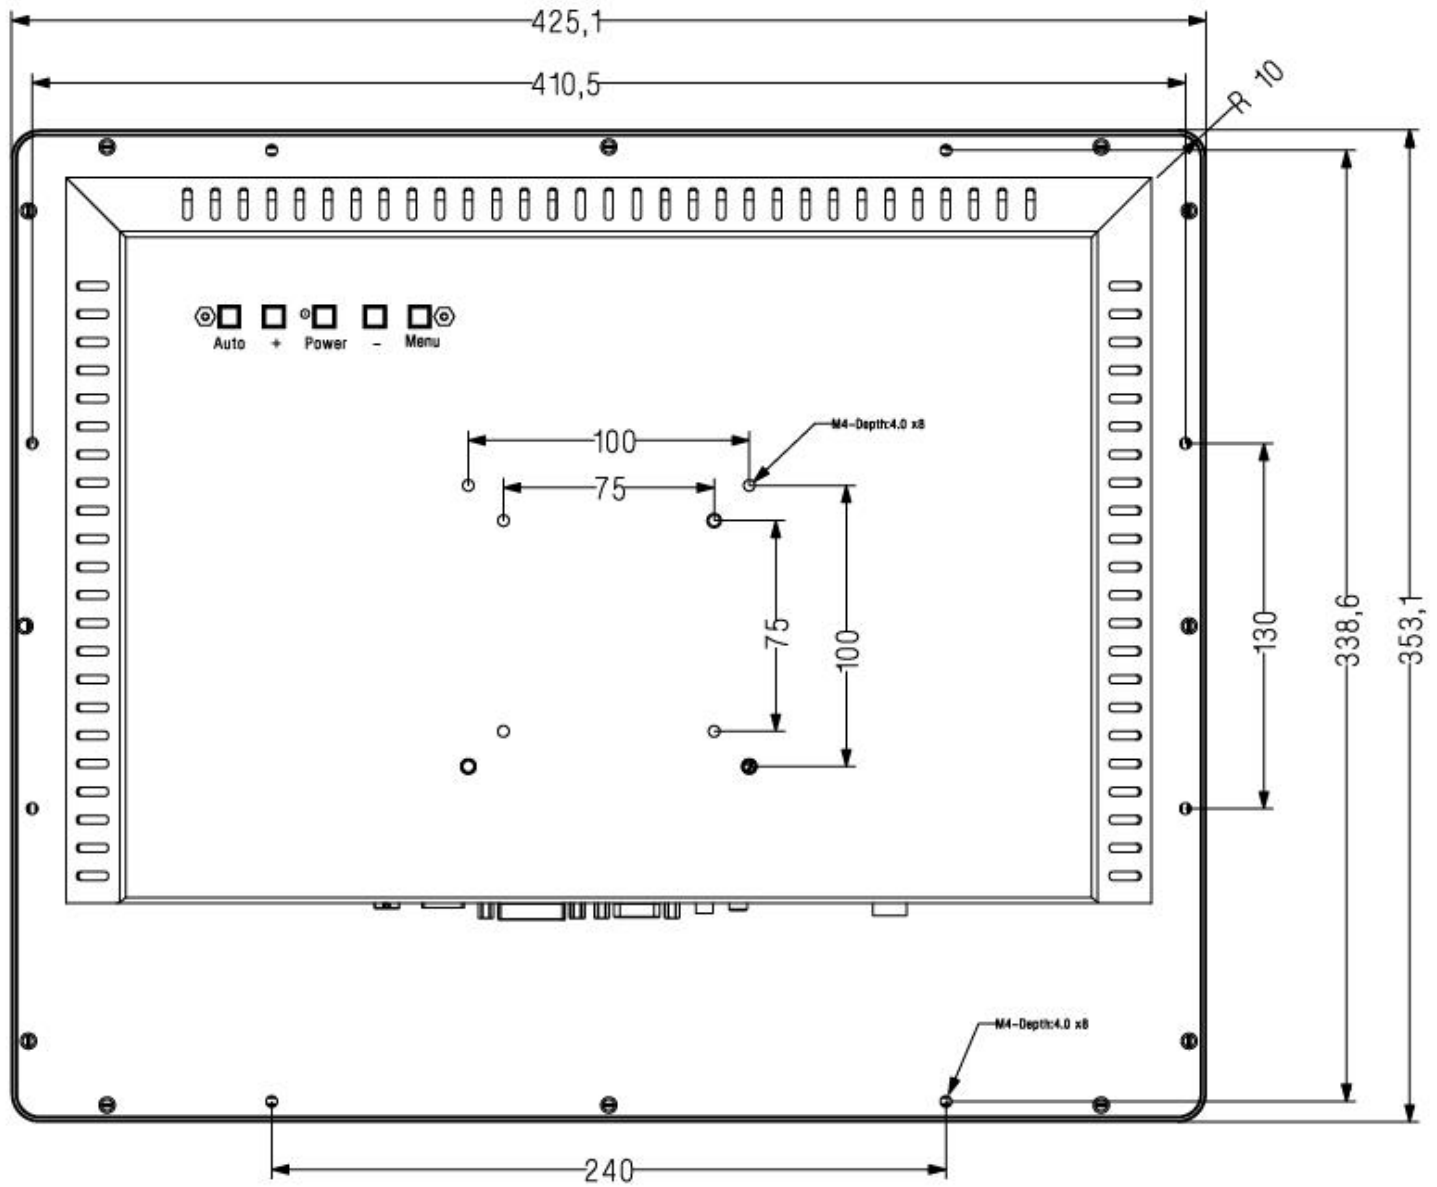

Open Frame Touch Monitor Parameters

General	
Model	COT190-CFF03
Series	Water-proof and Flat Screen
LCD Type	19" Active matrix TFT-LCD
Video Input	VGA, DVI and HDMI
OSD controls	Allow on-screen adjustments of Brightness, Contrast Ratio, Auto-adjust, Phase, Clock, H/V Location, Languages, Function, Reset
Power Supply	Type: External brick Input (line) voltage: 100-240 VAC, 50-60 Hz Output voltage/current: 12 volts at 4 amps max
Mount Interface	1)VESA 75mm and 100mm 2)Mount bracket, horizontal or vertical
LCD Specification	
Active Area(mm)	376.320(H)×301.060(V)
Resolution	1280×1024@75Hz
Dot Pitch(mm)	0.294×0.294
Nominal Input Voltage VDD	+5.0V(Typ)
Viewing angle (v/h)	80°/85°
Contrast	1000:1
Luminance(cd/m2)	250
Response Time(Rising)	3.6s/1.4s
Support Color	16.7M colors
Backlight MTBF(hr)	30000
Touchscreen Specification	
Type	Cjtouch Projected Capacitive touch screen
Multi touch	10points touch
Touch Life Cycle	10 millions
Touch Response time	8ms
Touch System Interface	USB interface
Power consumption	+5V@80mA
External AC Power Adapter	
Output	DC 12V /4A
Input	100-240 VAC, 50-60 Hz
MTBF	50000 hr at 25°C
Environment	
Operating Temp.	0~50°C
Storage Temp.	-20~60°C
Operating RH:	20%~80%
Storage RH:	10%~90%

Components

USB Cable 180cm*1 Pcs,

VGA Cable 180cm*1 Pcs,

Power Cord with Switching Adapter *1 Pcs,

Bracket*2 Pcs

Mechanical Drawing

DETAIL M

ALL IN ONE TOUCH COMPUTER
For School Education/Meeting