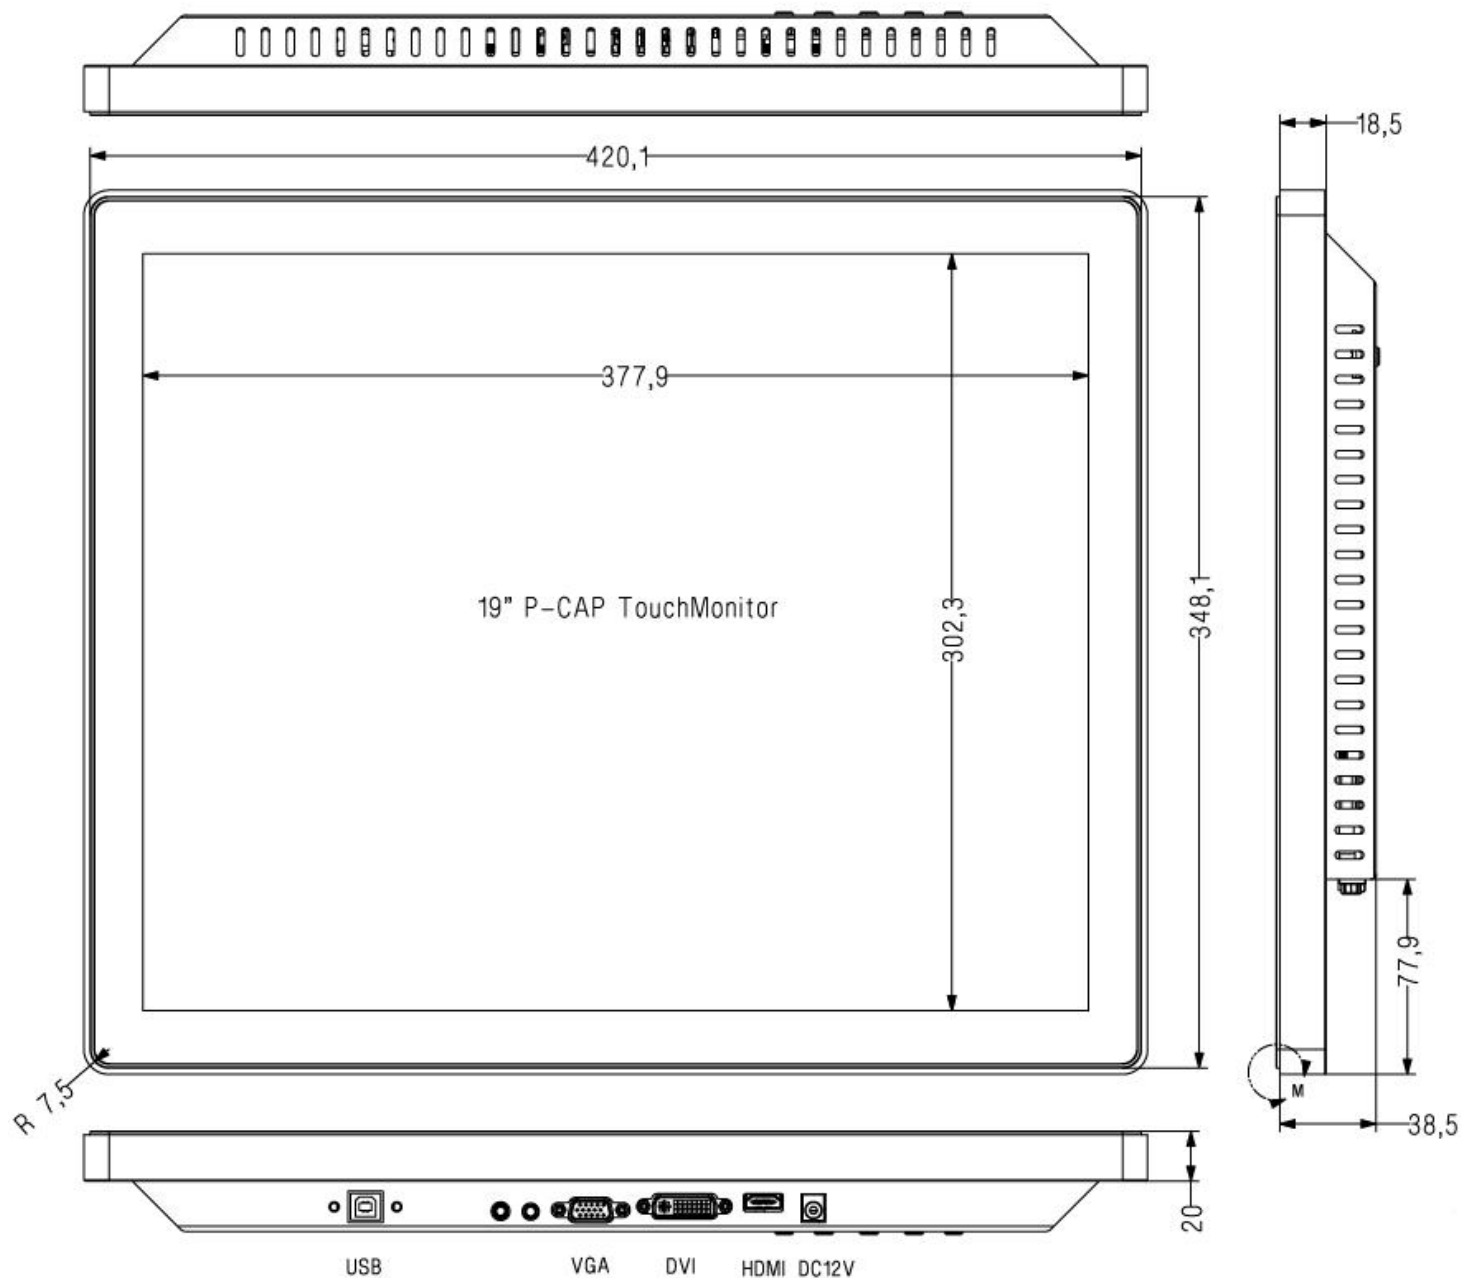

Components

USB Cable 180cm*1 Pcs,

VGA Cable 180cm*1 Pcs,

Power Cord with Switching Adapter *1 Pcs,

Bracket*2 Pcs

Mechanical Drawing

DETAIL M

ALL IN ONE TOUCH COMPUTER
For School Education/Meeting