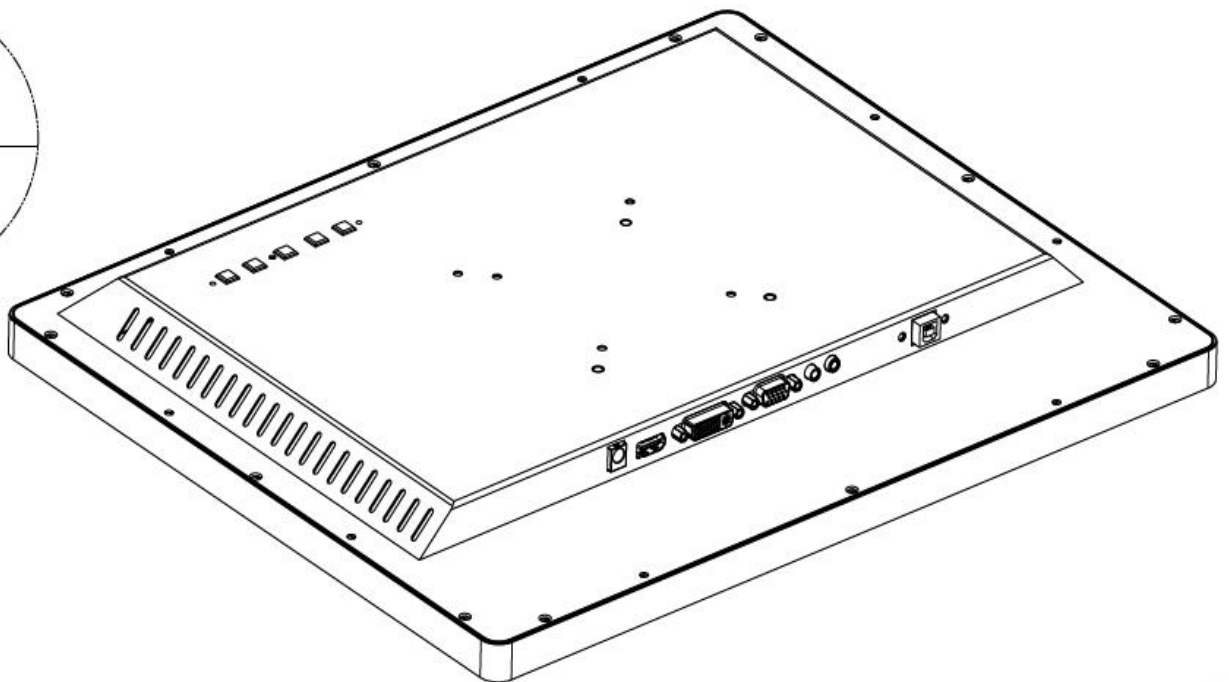

Components

USB Cable 180cm*1 Pcs,

VGA Cable 180cm*1 Pcs,

Power Cord with Switching Adapter *1 Pcs,

Bracket*2 Pcs

Mechanical Drawing

DETAIL M

ALL IN ONE TOUCH COMPUTER
For School Education/Meeting