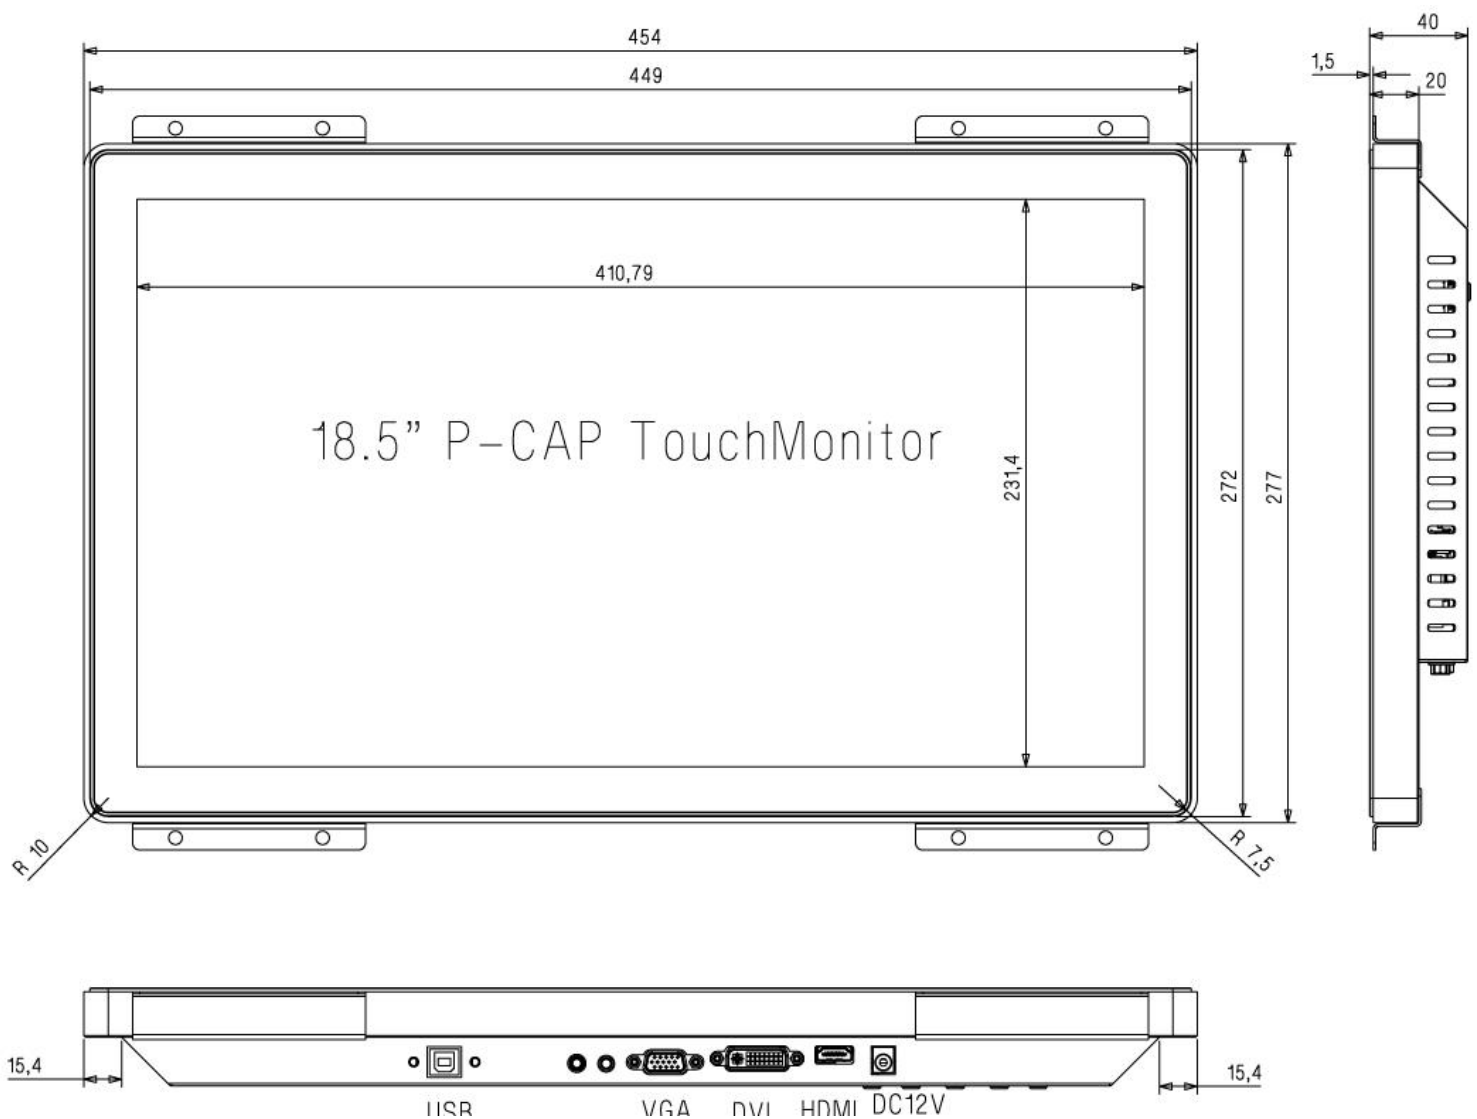

Mechanical Drawing