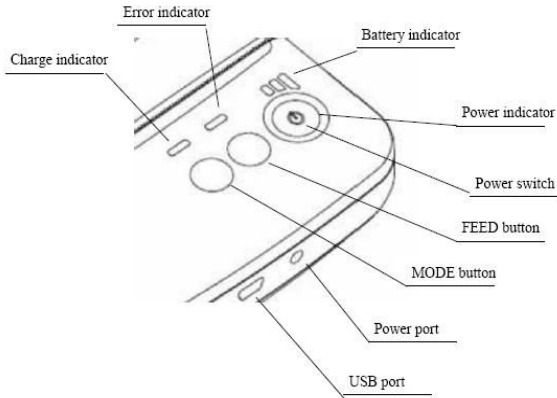

Welcome to **SPRT!**

1st Gold supplier of Alibaba.
Convenient and easy operation!

Mobile Bluetooth Receipt Printer Specification

Model No.		SP-T9
Features:  <ul style="list-style-type: none"> -Quick and efficient printing -Long lasting lithium-ion battery -Easy drop-in clamshell paper loading -Supports wide variety of serial and wireless communication options -Continuous printing even battery is charging -Easy to store setup parameters by setup tools 		
Print	Printing Method	Thermal Line
	Printing Speed	80mm/s
	Resolution	8 dots/mm 576 dots/line
	Effective Printing Width	72mm
Character	Character Set	ASCII, GB18030 (Chinese), BIG5
	Print Font	Codepage, ANK: 9×17 / 12 x24, Chinese: 24x24
	Character per Line	48
Paper Spec	Paper Type	Thermal paper
	Paper Width	80.0± 0.5mm
	Paper Roll Diameter	40mm(max.)
	Roll Core Inner Diameter	13mm(min.)
	Paper Thickness	0.06~0.08mm
Ribbon Cassette		N/A
Paper Supply Method		Drop-in easy paper loading
Printer Mechanism		Fujitsu Brand
Reliability	MCBF(Mean Cycles Between Failure)	1.5 million lines
	TPH	50km
Smart Card		N/A
MSR		N/A
Barcode		1D: EAN-13, EAN-8, UPC-A, UPC-E, CODE39, CODE93, CODE128, CODABAR, INTERLEAVED 25 2D: PDF417、QRCODE、DATA Matrix
Emulation		ESC/POS
Driver		Windows 98 / ME / 2000 / NT / XP / 2003 Server/Vista/Win7
Sensor		Paper End Sensor
Interface		USB/Bluetooth

Description:

Mini Bluetooth Printer is a portable thermal printer that combines USB,RS-232 Serial and Bluetooth communication interface together, The printer could be powered by car charger, and rechargeable battery(depending on specified models) . These special characters make it successfully be applied to a variety of instruments, handheld data printing.