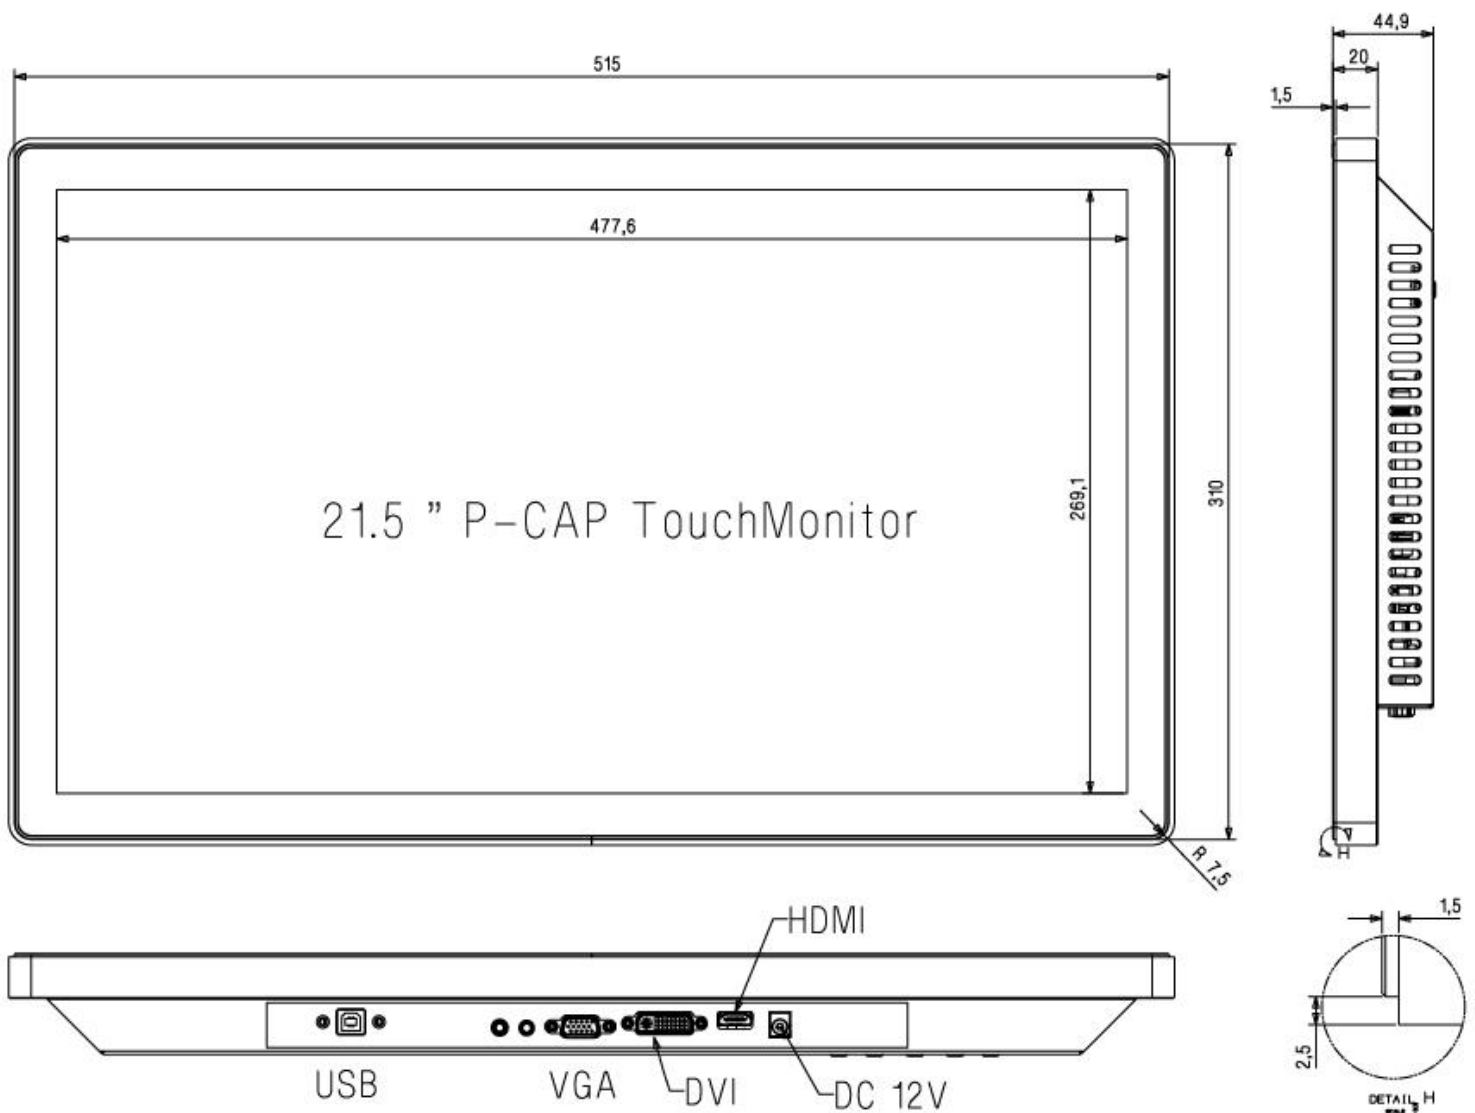

Mechanical Drawing