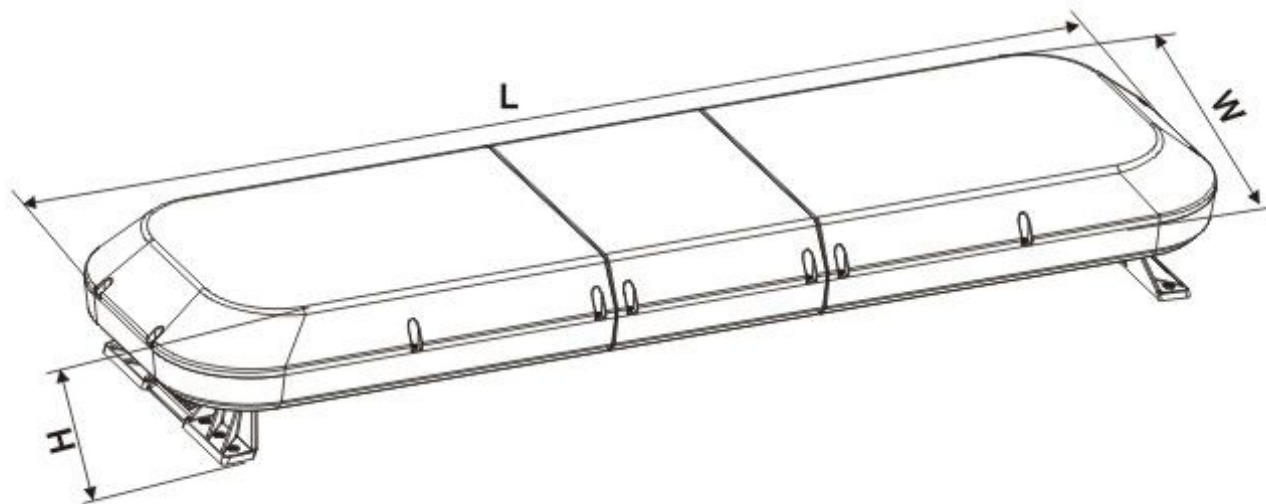

Legend

Model	L (mm)	W (mm)	H (mm)	Net weight	Working voltage	Power	Controllor	Matched siren options	Speaker in the middle	Color Options	Major light sources			
											Led	Strobe	Haloqen	
TBD305121	1176	338	163	15KG	DC12V	55W	DKQ-H01	80W,100W	80W,100W	Red,Blue,Amber	34			
TBD305123A				11.5KG		40W					Not applicable	44		
TBD305124A				11.5KG		40W					Not applicable	44		