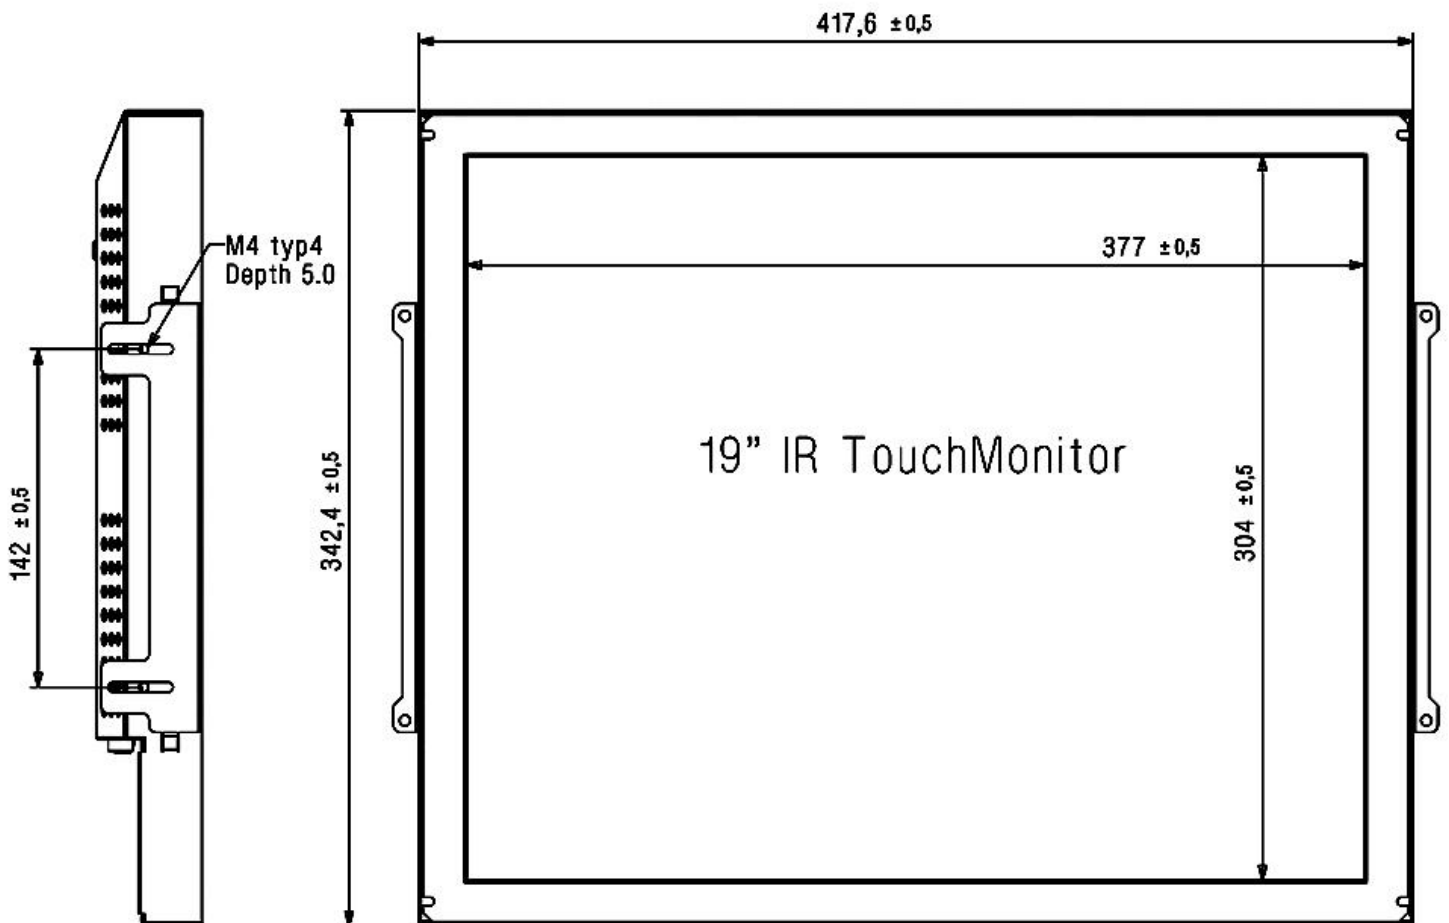

Warranty and Components

1 Year Free Warranty for Monitor and all components.

USB Cable 180cm*1 Pcs,

VGA Cable 180cm*1 Pcs,

Power Cord with Switching Adapter *1 Pcs,

Bracket*2 Pcs

RS232 Cable & DVI Cable Sold Separately

Mechanical Drawing