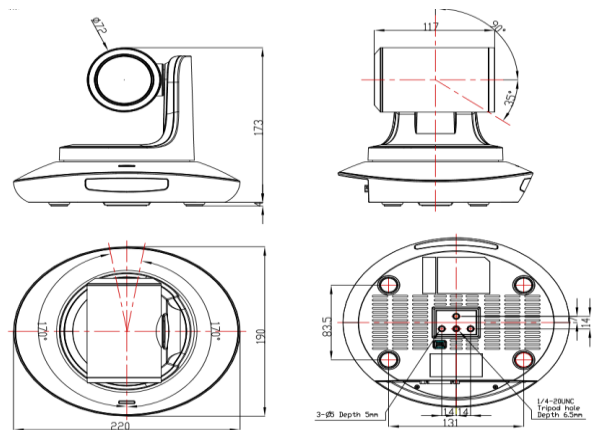

Features

- ※ USB 3.0 & DVI-I(HDMI) simultaneously output
- ※ Zoom: 12X optical Zoom
- ※ 1920x1080p 60fps high resolution
- ※ 72.5° field of view
- ※ Ultra smooth PTZ mechanism
- ※ Accurate PT motor control
- ※ Up to 128 presets
- ※ Effective RS232/RS485 seria control
- ※ Exposure Compensation, 3D-noise reduction function
- ※ Image flip function support upside-down installation
- ※ Mounts: Wall mount & in-ceiling mount available
- ※ Sony Visca and Pelco D/P protocol controls

Input/Output Interface

Dimensional Drawing(mm)

Technical Specification

Model No.	UHV-12X-U3		
Sensor	1/2.3 inch high quality, 12MP HD CMOS Sensor		
	DVI-I(HDMI) port	USB 3.0 port	USB 2.0 port
Video System	1080p59.94/50/29.97/25 720p59.94/50/29.97/25 1080i59.94/50	1080p59.94/50/29.97/25 1080p59.94/50/29.97/25 1600*900@60 1400*900@60 1366*768@60 1280*800@60 1024*768@60 800*600@60/30 640*480@60/30	720p25 800*600@30 640*480@60 640*480@30
Zoom	12x optical zoom		
View Angle	6.3°(wide) - 72.5°(tele)		
Pan Rotation Angle	- 170° - +170°		
Tilt Roation Angle	- 30° - + 90°		
Pan Rotation Speed	0° - 120° /s		
Tilt Rotation Speed	0° - 80° /s		
Preset	128		
Control Port	RS232/RS485/USB3.0		
Video Port	DVI-I(HDMI)/USB 3.0		
SNR	More than 50dB		
Focal Length	f=3.92(wide) - 47.32mm(tele)		
Minimum Lux	0.01Lux		
White Balance	Auto/Manual		
Focus	Auto/Manual		
Iris	Auto/Manual		
Electronic Shutter	Auto/Manual		
BLC	Auto/Manual		
Input Voltage	DC12V		
Dimension(W x H x W)	220mm x 173mm x 117mm		
Net Weight	1.25KG(2.8LBS)		