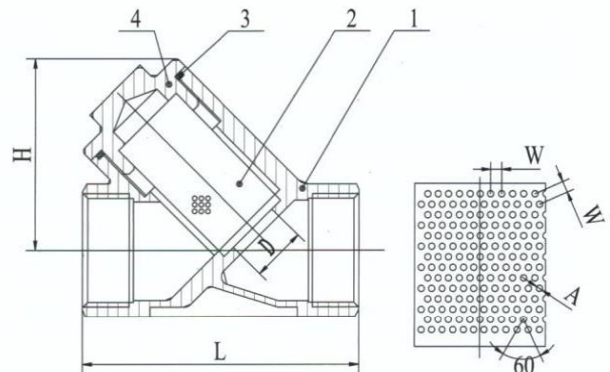

## Y-FILTER, THREADED END, 800 WOG, SIZE:1/4"-2"

- Investment Castings For Body
- Pressure Rating: 800PSI (PN40)
- Threaded Ends: ANSI B2.1,BS 21,DIN 259/2999
- Material: CF8M,CF8,CF3M,WCB
- Pressure Test : API 598

### MATERIAL LIST

ITEM	PART	MATERIAL	QTY
1	BODY	CF8M	1
2	SCREEN	SS316	1
3	JOINT GASKET	PTFE	1
4	BONNET	CF8M	1

### DIMENSION TABLE

SIZE	d	L	H	W	ØA	KGS
1/4"	10	50	51	2	1	0.20
3/8"	12	50	51	2	1	0.17
1/2"	15	58	51	2	1	0.20
3/4"	20	65	60	2	1	0.33
1"	25	80	72	2	1	0.58
1-1/4"	32	92	77	2	1	0.75
1-1/2"	40	105	87	2	1	1.05
2"	50	125	102	2	1	1.57