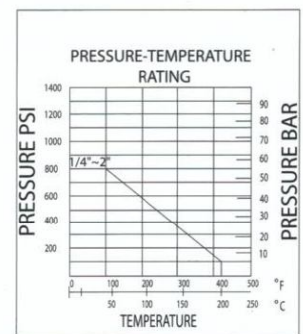

## Y-FILTER, THREADED END, 800 WOG, SIZE:1/4"-2"

- Investment Castings For Body
- Pressure Rating: 800PSI (PN40)
- Threaded Ends: ANSI B2.1,BS 21,DIN 259/2999
- Material: CF8M,CF8,CF3M,WCB
- Pressure Test : API 598

### DIMENSION TABLE

SIZE	d	L	H	W	ØA	KGS
1/4"	10	50	51	2	1	0.20
3/8"	12	50	51	2	1	0.17
1/2"	15	58	51	2	1	0.20
3/4"	20	65	60	2	1	0.33
1"	25	80	72	2	1	0.58
1-1/4"	32	92	77	2	1	0.75
1-1/2"	40	105	87	2	1	1.05
2"	50	125	102	2	1	1.57