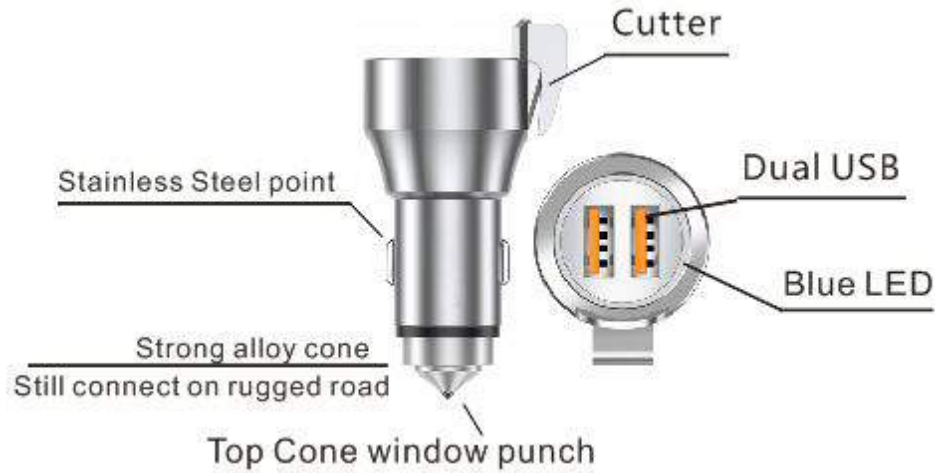

DongGuan ZuoQi Electronic Co., Ltd.

Contact: Jilly Liang / 86 0 135 3249 2663

zuoqi@zqcharger.com

MODEL: ZQ-N432A

3 IN 1

1. **1. Window Punch**
2. **2. Cut seat-Belt**
3. **3. Dual USB Car Charger**

Material: Metal

Input: DC12-24V

**Output: DC5V 2.4A OR 5V 3.4A
OR 5V 4.8A**

OR QC2.0

OR QC3.0

Size: Dia. 4X7.3CM

Weight: 90g

**Over-Voltage,
Over-Current
Short Circuit
SMART IC**

**Universal, compatible
with most USB devices**