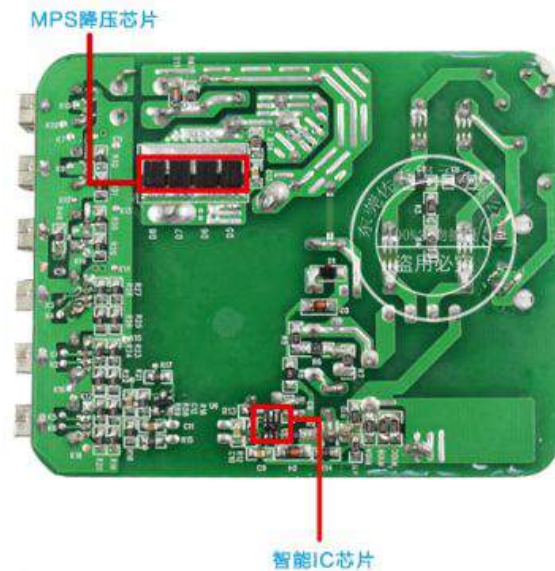

Output: DC5V 9A (Total)

Smart IC, Each port 2.4A Max.

DoE VI, UL,CUL,CB,CE,FCC,Rohs Certification

US,EU,UK,AU Cable, 100CM

Net Weight: 198g

Color: Black, White or other color

DongGuan ZuoQi Electronic Co., Ltd.