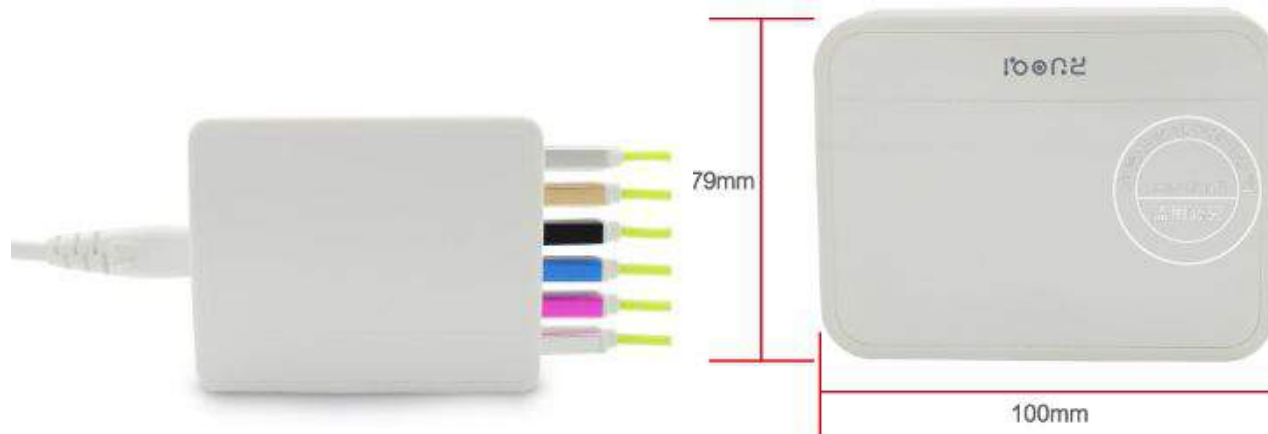

Output: DC5V 9A (Total)

Smart IC, Each port 2.4A Max.

DoE VI, UL,CUL,CB,CE,FCC,Rohs Certification

US,EU,UK,AU Cable, 100CM

Net Weight: 198g

Color: Black, White or other color

DongGuan ZuoQi Electronic Co., Ltd.