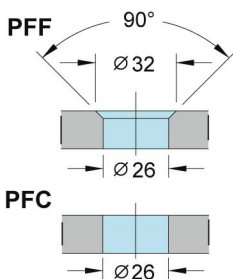

Adjustable Glass Fixings - Light Duty:

Cap Type (PFC)

Flush Type (PFF)

Glass Cut Out

Adjustable Glass Fixings - Heavy Duty:

Cap Type (PHC)

Flush Type (PHF)

Glass Cut Out