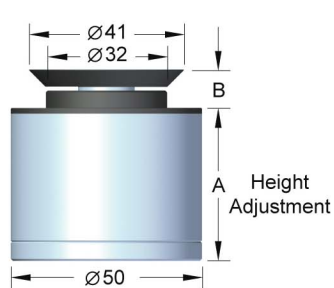

Adjustable Glass Fixings - Light Duty:

Cap Type (PFC)

Flush Type (PFF)

Glass Cut Out

Adjustable Glass Fixings - Heavy Duty:

Cap Type (PHC)

Flush Type (PHF)

Glass Cut Out