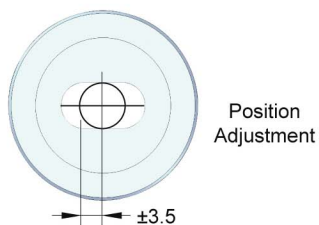

Adjustable Glass Fixings - Light Duty:

Cap Type (PFC)

Flush Type (PFF)

Glass Cut Out

Adjustable Glass Fixings - Heavy Duty:

Cap Type (PHC)

Flush Type (PHF)

Glass Cut Out