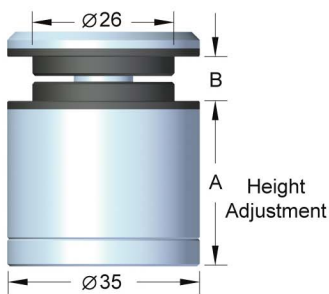

Adjustable Glass Fixings - Light Duty:

Cap Type (PFC)

Flush Type (PFF)

Glass Cut Out

Adjustable Glass Fixings - Heavy Duty:

Cap Type (PHC)

Flush Type (PHF)

Glass Cut Out