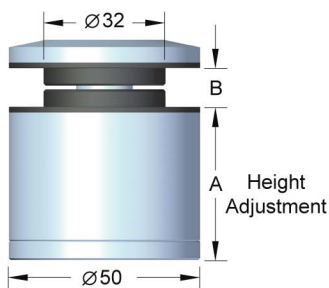

Adjustable Glass Fixings - Light Duty:

Cap Type (PFC)

Flush Type (PFF)

Glass Cut Out

Adjustable Glass Fixings - Heavy Duty:

Cap Type (PHC)

Flush Type (PHF)

Glass Cut Out