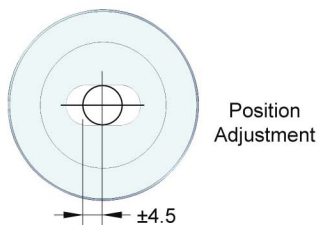

Adjustable Glass Fixings - Light Duty:

Cap Type (PFC)

Flush Type (PFF)

Glass Cut Out

Adjustable Glass Fixings - Heavy Duty:

Cap Type (PHC)

Flush Type (PHF)

Glass Cut Out