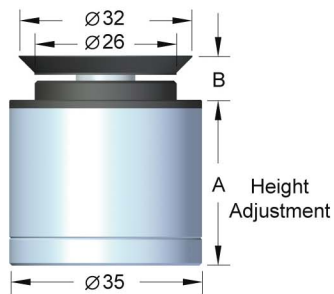

Adjustable Glass Fixings - Light Duty:

Cap Type (PFC)

Flush Type (PFF)

Glass Cut Out

Adjustable Glass Fixings - Heavy Duty:

Cap Type (PHC)

Flush Type (PHF)

Glass Cut Out