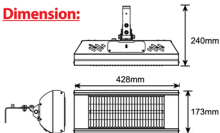

Dimension:

MODEL	SWITCH	WATTAGE
JUNO 1000	/	1000W
JUNO 1000S	On/Off Switch	1000W
JUNO 1500	/	1500W
JUNO 1500S	On/Off Switch	1500W
JUNO 2000	/	2000W
JUNO 2000S	On/Off Switch	2000W

Switch version
available