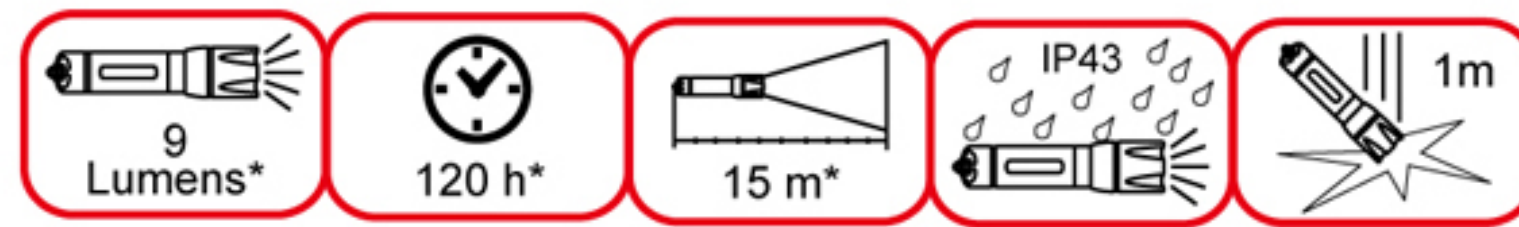

L1

Landmark Series

LED Pen Light

2 X AAA

- 1 x 5mm High end LED chip
- Splash proof and shockproof housing
- Gold-plated contacts
- Moon lens system
- Lightweight at 37g (excluding batteries)
- Powered by 2 x AAA batteries
- Includes lanyard
- Sizes: $\Phi 15 \times 145.6 \text{mm}$