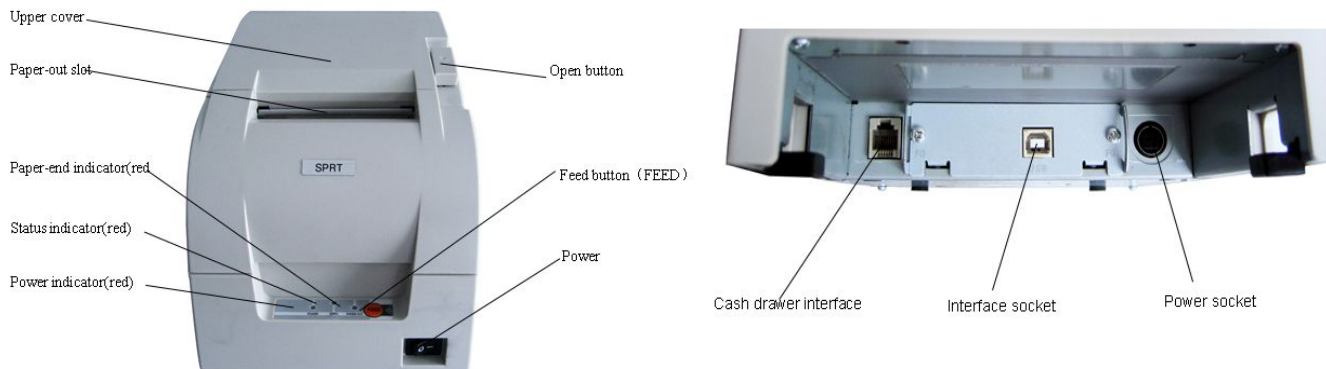

POS Printer

Welcome to **SPRT!**

We offer receipt printers to meet your requirement!

Offer the **High quality** products and **professional service** for you!

POS Receipt Printer Specification

Model No.		SPRT POS76III
Features:		    
Two color printing Drop-in easy loading Printing speed setting support Flexible interface, black mark test Overheating Protection		
Print	Printing Method	Dot Matrix
	Printing Speed	4.6 lines/s
	Resolution	40cpl-200(whole dot)/400(half dot)
	Effective Printing Width	66mm
Character	Character Set	ASCII, GB18030(Chinese) Chinese: 16 x 16
	Print Font	Font A: 7x9 Font B:9x9
	Character per Line	42/35
Paper Spec	Paper Type	Plain paper
	Paper Width	76.0± 0.5mm/57.5± 0.5mm
	Paper Roll Diameter	Max: 80.0mm
	Roll Core Inner Diameter	13mm(min.)
	Paper Thickness	0.05~0.08mm
Ribbon Cassette		ERC-39(Purple/Black/Red/Brown) or double color NH37702
Paper Supply Method		Drop-in easy paper loading
Printer Mechanism		Citizen Brand
Reliability	MCBF(MCBF) Mean Cycles Between Failure	9 million lines
	TPH	9 million lines
Barcode		N/A
Emulation		ESC/POS
Driver		Windows98/2000/NT/XP/Vista/Win7/Win8/Linux
Sensor		Paper Near End Sensor/ Paper End Sensor Optional
Drawer Port		1 Port
Interface		RS-232/Parallel/USB/Ethernet
Power Supply (Adapter)		AC100 ~240V ± 10%(include) DC 24V, 2A

POS76III printer: two color printing, drop-in easy loading flexible interface, black mark test and extensive application, power built-in and auto document feeder, especially suitable for commercial cash register, PC-POS, bank POS and all kinds of receipts print.