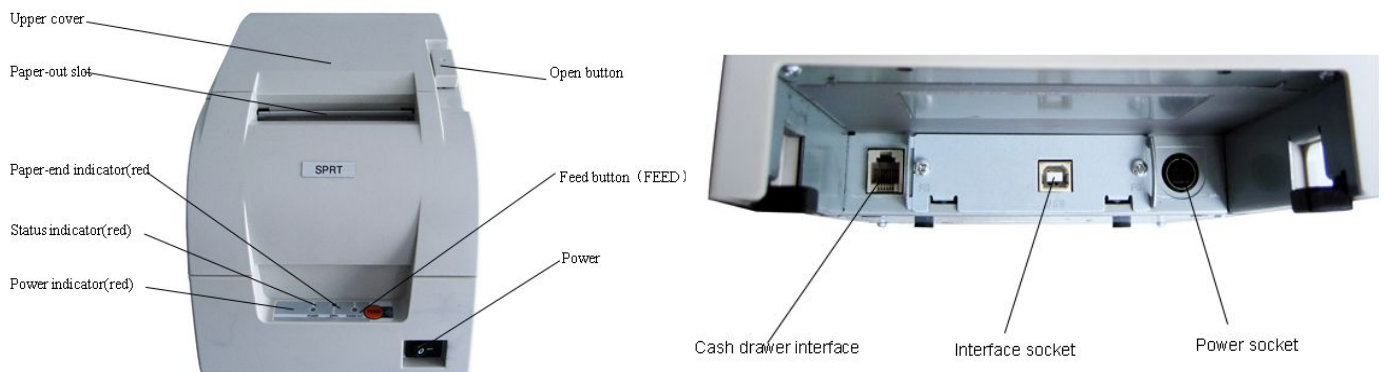

Auto cutter	Type	Guillotine
	Life	500,000 cuts
	Cutting Method	Partial cut
Physical	Net Weight	With cutter:1.9kg, without cutter:1.66kg
	Gross Weight	With cutter:3.3kg, without cutter:3.1kg
	Printer Dimension (WxLxH)	248x 154x 139 mm
	Color	Black
Environment	Operating Temp	0~ 50 °C
	Storage Temp	-20~60°C
	Operating Humidity	10~80%
	Storage Humidity	10~90%
Inner Package (WxLxH)		370*210*220mm
Outer Package (WxLxH)		460*400*480mm (4 units)
Other features		Black mark location, paper end sensor, overheating protection, Buzzer

Description:

POS76IV printer is a new type impact dot-matrix printer, it features in new structure, new platform, never paper jam, nine needle column bidirectional printing, big capacity, import mechanism, special designed ribbon.

POS76IV printer: flexible interface, black mark test and extensive application, power built-in and auto document feeder, especially suitable for commercial cash register, PC-POS, bank POS and all kinds of receipts print.

Application Area:

This is POS/Desktop printer which has more reliable capability, more steady printing and multi-interface support advantages. The POS printer can work on a lot of locations, such as Restaurant, Supermarket, Hotel, Retail Shop , Store, Coffee Shop,Service Center, Spa Entertainment, Bank, Logistics, Traffic police, Postal, Urban management, Tobacco, Meter reading, Supermarket, Clothing and other industries.

SPRT POS printer can well support the Java POS, ESC/POS, OPOS application.

JAVAPOS™ ESC/POS™ OPOS

Packing Details

- 1x receipt printer
- 1x paper roll
- 1x power adaptor
- 1x power cable
- 1x interface cable

Inner Package (WxLxH) 370*210*220mm
Outer Package (WxLxH) 460*400*480mm (4 units) per Standard Carton