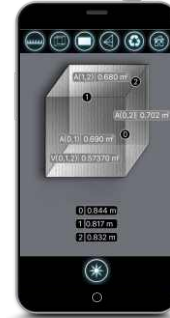

Wireless Connectivity Laser Distance Meter

Introduction :

We offer series of laser distance meter for measuring range from 0.05M up to 40M to 100M. It's useful and convenient for measuring distance, calculate area and volume for different applications.

One of the most advantages of the meter is wirelessly connect to Smart phone/Tablet/PC (require wireless module, sold separately) to view data record reading capture picture with data on it and send the information to headquarter.

Specifications :

Model No.	MS-WLDM540
Measuring distance	0.05 to 40m
Display in two rows	*
Accuracy	±1.5mm (±0.06 in)
Unit conversion	m / in / ft
Laser type	Class 2, 635 nm, < 1mW
Laser beam ON / OFF set up select	*
Dynamic measurement	*
Area / Volume measurement	*
Pythagorean proposition measurement	*
Indirect measurement	*
Add / Subtract calculation	*
Max. / Min. measurement display	*
Historical storage memory	10
Auto Power Off	8 mins.
Front / Bottom measurement select	*
Accuracy calibration set up selectable	(+/-)7mm
User set up option	*
Signal strength indicator	*
Backlight ON / OFF select	*
Level vial	*
Buzzer sound ON / OFF select	*
Operating temperature	0°C to +40°C (32°F to 104°F)
Storage temperature	-10°C to +50°C (14°F to 122°F)
Battery life (time) alkaline type (approx.)	>5000 (times)
Standalone mode (without wireless module)	*
Wireless connectivity transmit data to Smart phone / Tablet with iOS APPS or Android APPS (require wireless module, sold separately)	*
Battery powered (included)	2 AAA (R03 / LR03)
Dimensions (LxWxD) mm	136x61x30
Weight (approx.) grams	112 (without battery)

Pythagorean proposition measurement

Area / Volume measurement

Real time graphic display

Capture picture with data on screen display

Historical storage / documents memory

Document send / share

MEET INTERNATIONAL LTD. MANUFACTURER AND EXPORTER