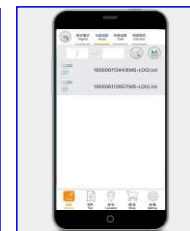

Specifications :

Model No.	MS-WLDM540
Measuring distance	0.05 to 40m
Display in two rows	*
Accuracy	±1.5mm (±0.06 in)
Unit conversion	m / in / ft
Laser type	Class 2, 635 nm, < 1mW
Laser beam ON / OFF set up select	*
Dynamic measurement	*
Area / Volume measurement	*
Pythagorean proposition measurement	*
Indirect measurement	*
Add / Subtract calculation	*
Max. / Min. measurement display	*
Historical storage memory	10
Auto Power Off	8 mins.
Front / Bottom measurement select	*
Accuracy calibration set up selectable	(+/-)7mm
User set up option	*
Signal strength indicator	*
Backlight ON / OFF select	*
Level vial	*
Buzzer sound ON / OFF select	*
Operating temperature	0°C to +40°C (32°F to 104°F)
Storage temperature	-10°C to +50°C (14°F to 122°F)
Battery life (time) alkaline type (approx.)	>5000 (times)
Standalone mode (without wireless module)	*
Wireless connectivity transmit data to Smart phone / Tablet with iOS APPS or Android APPS (require wireless module, sold separately)	*
Battery powered (included)	2 AAA (R03 / LR03)
Dimensions (LxWxD) mm	136x61x30
Weight (approx.) grams	112 (without battery)

Pythagorean proposition measurement

Area / Volume measurement

Real time graphic display

Capture picture with data on screen display

Historical storage / documents memory

Document send / share

MEET INTERNATIONAL LTD. MANUFACTURER AND EXPORTER