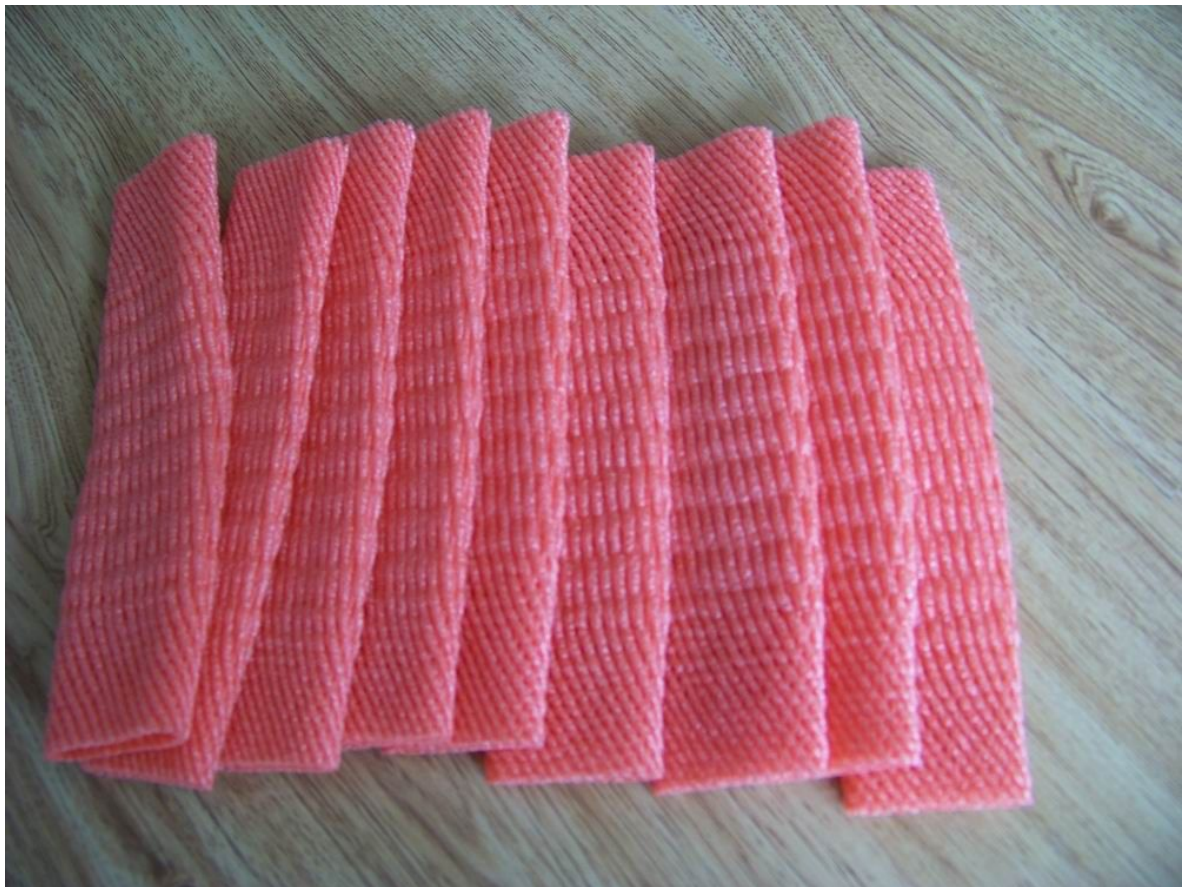

Item two: one side tapered

LAIZHOU GUOLIANG PACKING PRODUCTS CO., LTD

Add: Hutouya Industrial District Laizhou Shandong, China

Tel: +86-0535-3071006

Fax: +86-0535-2526708

E-mail: jenny@gl-bz.com

Skype: qinsuzhen

Zip code: 261428

Item three: Two sides tapered