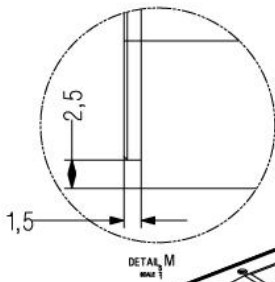

Components

USB Cable 180cm*1 Pcs,

VGA Cable 180cm*1 Pcs,

Power Cord with Switching Adapter *1 Pcs,

Bracket*2 Pcs

Mechanical Drawing

ALL IN ONE TOUCH COMPUTER
For School Education/Meeting

Skype:pearlhuangpei