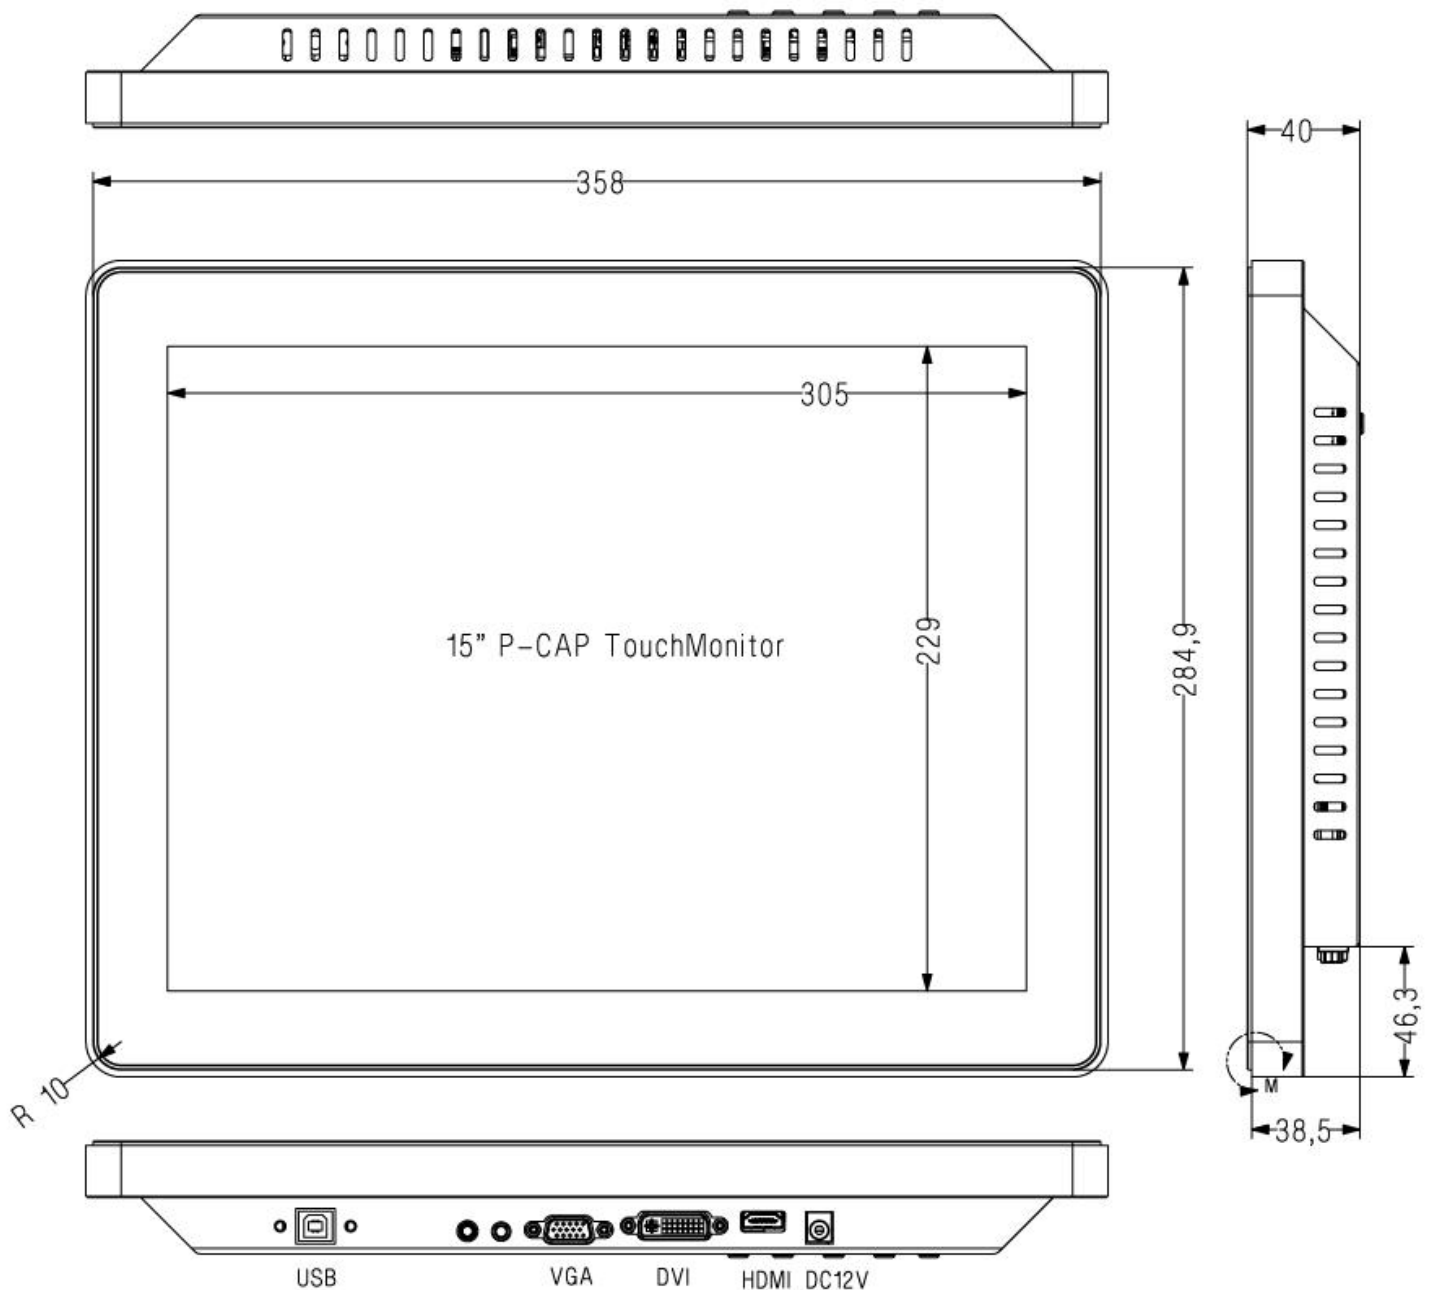

Components

USB Cable 180cm*1 Pcs,

VGA Cable 180cm*1 Pcs,

Power Cord with Switching Adapter *1 Pcs,

Bracket*2 Pcs

Mechanical Drawing

ALL IN ONE TOUCH COMPUTER
For School Education/Meeting

Skype:pearlhuangpei