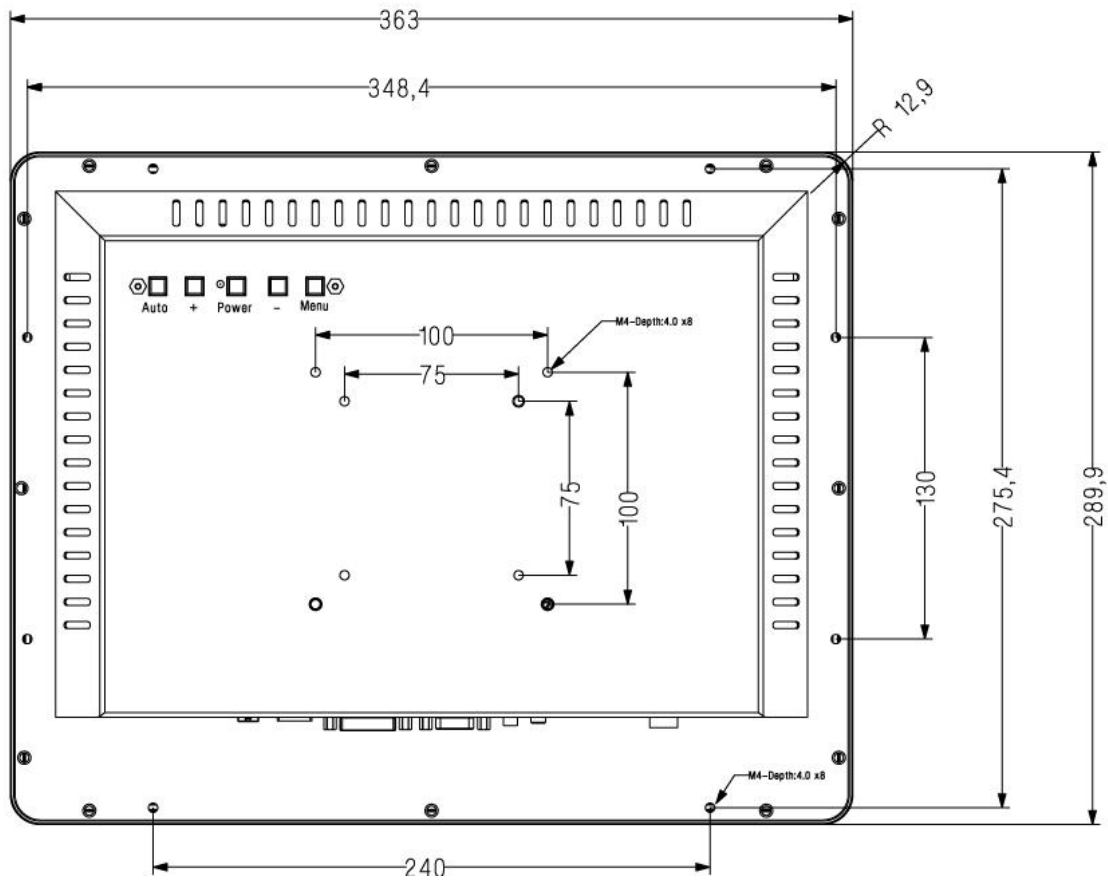

DongGuan CJTOUCH Electronic Co., Ltd.

PUBLISHED DATE:2013-03-08

Open Frame Touch Monitor Parameters

General	
Model	COT150-CFF03
Series	Water-proof and Open frame
LCD Type	15" Active matrix TFT-LCD
Video Input	VGA ,DVI and HDMI
OSD controls	Allow on-screen adjustments of Brightness, Contrast Ratio, Auto-adjust, Phase, Clock, H/V Location, Languages, Function, Reset
Power Supply	Type: External brick Input (line) voltage: 100-240 VAC, 50-60 Hz Output voltage/current: 12 volts at 4 amps max
Mount Interface	1)VESA 75mm and 100mm 2)Mount bracket, horizontal or vertical
LCD Specification	
Active Area(mm)	304.128(H)×228.096(V)
Resolution	1024×768@75Hz
Dot Pitch(mm)	0.297×0.297
Nominal Input Voltage VDD	+3.3V(Typ)
Viewing angle (v/h)	80°/80°
Contrast	500:1
Luminance(cd/m2)	250
Response Time(Rising)	2s/6s
Support Color	16.2M
Backlight MTBF(hr)	50000
Touchscreen Specification	
Type	Cjtouch Projected Capacitive touch screen
Multi touch	10points touch
Touch Life Cycle	10 millions
Touch Response time	8ms
Touch System Interface	USB interface
Power consumption	+5V@80mA
External AC Power Adapter	
Output	DC 12V /4A
Input	100-240 VAC, 50-60 Hz
MTBF	50000 hr at 25°C
Environment	
Operating Temp.	0~50°C
Storage Temp.	-20~60°C
Operating RH:	20%~80%
Storage RH:	10%~90%

Components

USB Cable 180cm*1 Pcs,

VGA Cable 180cm*1 Pcs,

Power Cord with Switching Adapter *1 Pcs,

Bracket*2 Pcs

Mechanical Drawing

ALL IN ONE TOUCH COMPUTER
For School Education/Meeting

Skype:pearlhuangpei