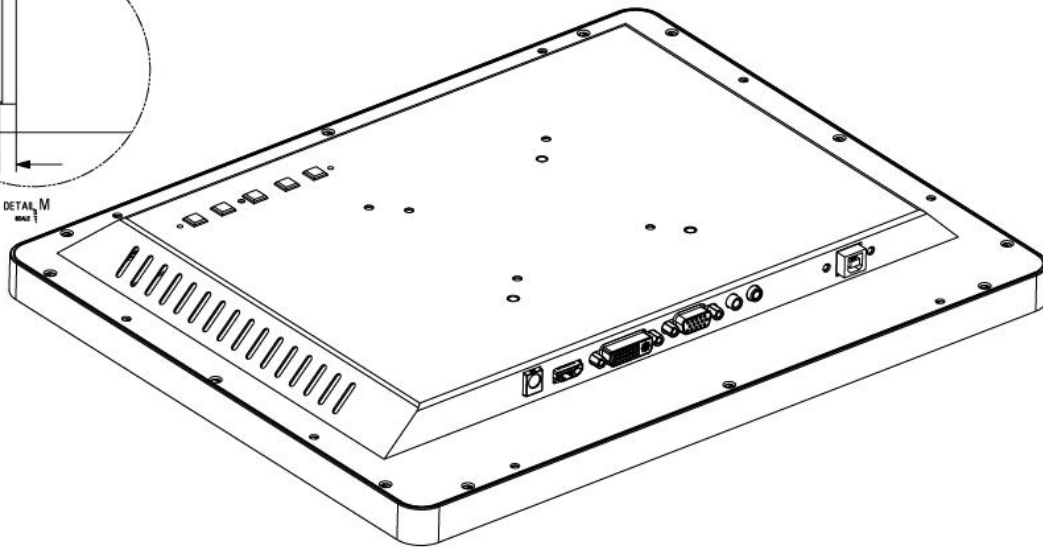

Components

USB Cable 180cm*1 Pcs,

VGA Cable 180cm*1 Pcs,

Power Cord with Switching Adapter *1 Pcs,

Bracket*2 Pcs

Mechanical Drawing

ALL IN ONE TOUCH COMPUTER
For School Education/Meeting

Skype:pearlhuangpei