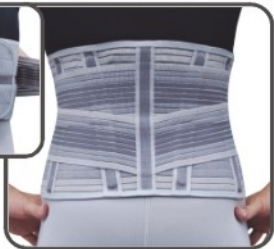

MULTI-COLOR BACK SUPPORTS

WB-604
w/ 4 Stays

WB-605
w/ 6 Stays