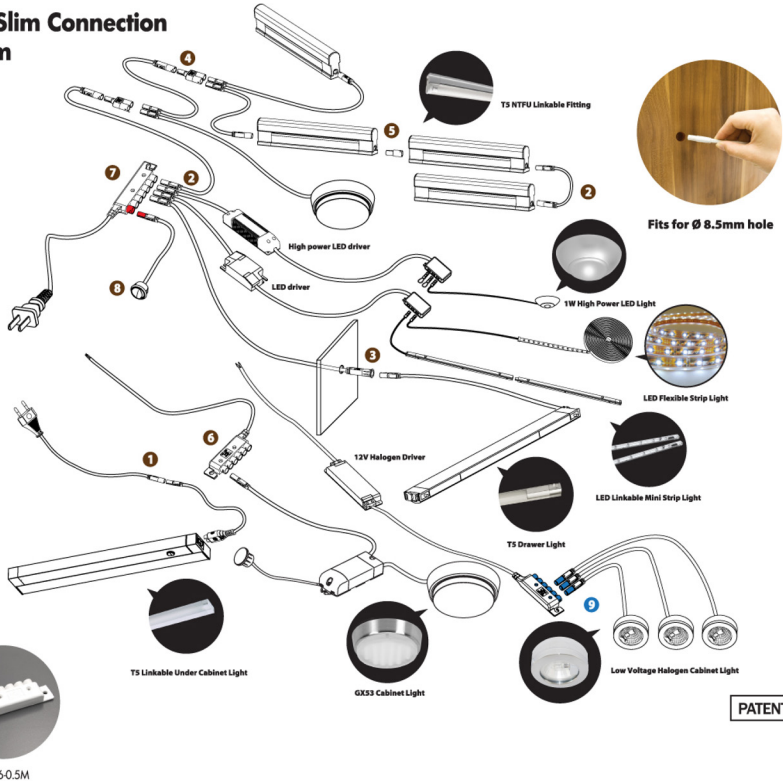

Junction Boxes & Connection Units

Ultra Slim Connection System

PATENTED

6 Way Connection Socket

Model	Description
USP6-0.5M	250V~2.5A

Kengo®

Luen Yick Electrical Mfg. Co., Ltd.

Flat F, 10/F., Blk. 2, Kingsford Ind. Bldg., 26-32 Kwai Hei St.,
Kwai Chung, N.T., Hong Kong.

Tel: +852-24078836

Fax: +852-24198200

E-mail: sales@luenyick-elec.com

http://www.kengo.com

ISO 9001:2008
Certificate No.: FM 80877

www.kengo.com