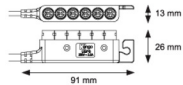

Kengo®

Luen Yick Electrical Mfg. Co., Ltd.

Flat F, 10/F., Blk. 2, Kingsford Ind. Bldg., 26-32 Kwai Hei St.,
Kwai Chung, N.T., Hong Kong.

Tel: +852-24078836

Fax: +852-24198200

E-mail: sales@luenyick-elec.com

http://www.kengo.com