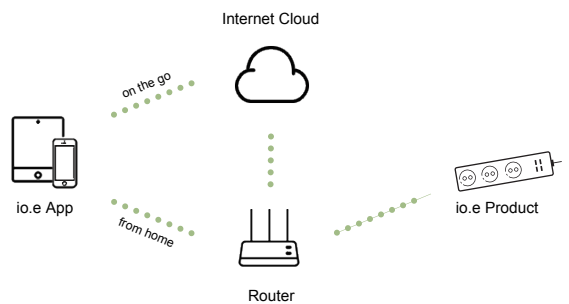

io.e[®] SMART Wi-Fi POWER STRIP

Product Features

- Touch switch with indicator light
- Remote control
- AC ports could be controlled separately
- Works with Amazon Alexa & Google Home
- USB ports

Model No.	Power Supply	Max Power	Single Outlet Current	Single USB Output	Cable Length	Operation Temperature	Storage Temperature	Features
io-WiFi-pstrFR	100-240 V	2400 W						•Thunder protection
io-WiFi-pstrUK	100-240 V	2400 W	10A max	2.4A max	1.8M	-22°F ~129°F (-30°C~65°C)	-22°F ~140°F (-30°C~60°C)	•Over-load Protection
io-WiFi-pstrEU	100-240 V	2400 W						•Intelligent IC
io-WiFi-pstrUS	90-125 V	1875 W						
io-WiFi-pstrJP	90-120 V	1800 W						

What io.e[®] Wi-Fi power strip can do

Remote Control

Turn on/off electrical appliances anywhere

Countdown Timer & Schedule

Make home appliances performing routine operations automatically

Group Devices

Set your devices into groups to easy control

Full Protection

Protect you from dangerous: Overload Protection, Lightning Protection, Surge Protection, Child safety shutter Protection

Support Amazon Echo & Google Home

Try voice control all your devices of io.e