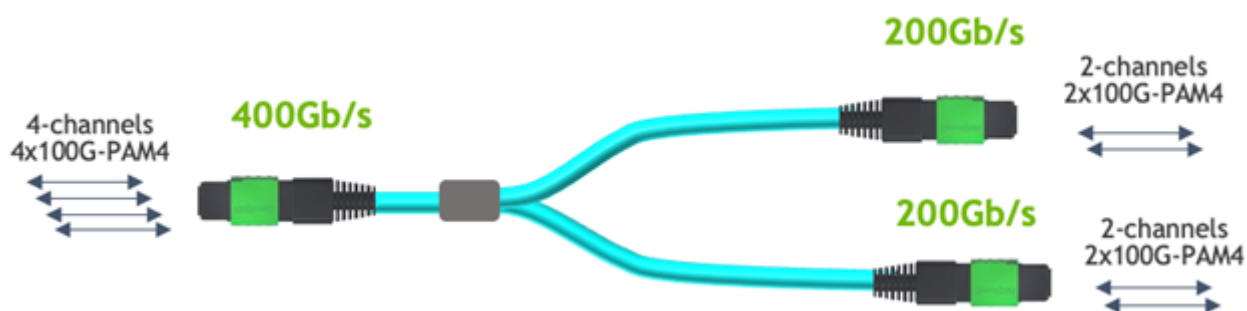

Recommended NVIDIA Supplied Crossover Fiber Cables Part Numbers

Multimode, Straight Crossover Fibers

OPN	4-channel MPO/APC to 4-channel MPO/APC
MFP7E10-N003	3m
MFP7E10-N005	5m
MFP7E10-N007	7m
MFP7E10-N010	10m
MFP7E10-N015	15m
MFP7E10-N020	20m
MFP7E10-N030	30m
MFP7E10-N050	50m

Multimode, 1:2 Splitter Crossover Fibers

OPN	4-channel MPO/APC to Two 2-channel MPO/APC
MFP7E20-N003	3m
MFP7E20-N005	5m
MFP7E20-N007	7m

OPN	4-channel MPO/APC to Two 2-channel MPO/APC
MFP7E20-N010	10m
MFP7E20-N015	15m
MFP7E20-N020	20m
MFP7E20-N030	30m
MFP7E20-N050	50m