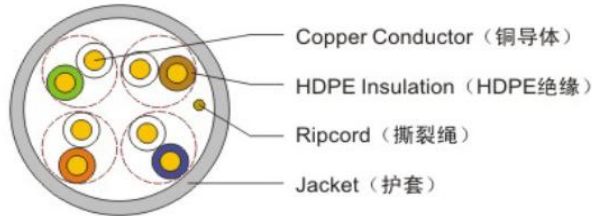

### LAN CABLE CAT5E UTP CU 24AWG INDOOR

**Color cord**

- 1.Blue-White/Blue
- 2.Orange-White/Orange
- 3.Green-White/Green
- 4.Brown-White/Brown

ITEM		CAT5E UTP 24AWG CU INDOOR
No. of Cord. (芯線數)		2*4 Pairs 對
Conductor 導體	Material (材質)	bare copper Solid (裸銅線)
	Construction (結構)	1 / 0.50 ± 0.008 mm
Insulation 絕緣	Material (材質)	PE
	Thickness (厚度)	0.2±0.02 mm
	Diameter (外徑)	0.89 ± 0.05 mm
Rip cord 撕裂线	Material (材質)	Nylon
Jacket 被覆	Material (材質)	PVC
	Thickness (厚度)	0.51 -0.53 mm
	Diameter (外徑)	5.0 ± 0.20 mm
	Color (顏色)	Optional
Transmission Distance 传输距离		170 meters above