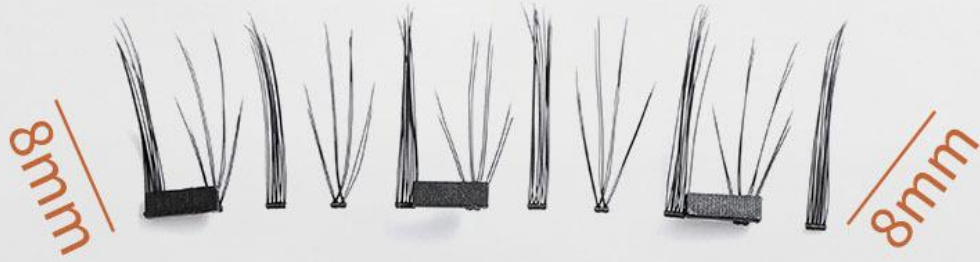

Eyelashes Warp C/50

Reference Color Dark or Light

Model USB08-3

10mm

One Pair(4pcs)

Makeup Reference Light Makeup/Fine Makeup

Eyelashes Warp C/50

Reference Color Dark or Light

Model USB07-3

12mm

One Pair(4pcs)

Makeup Reference Light Makeup/Fine Makeup

Eyelashes Warp C/50

Reference Color Dark or Light

Model USB06-3

12mm

10mm

26mm

8mm

One Pair(4pcs)

Makeup Reference Light Makeup/Fine Makeup

Eyelashes Warp C/50

Reference Color Dark or Light

Model USB05-3

10mm

One Pair(4pcs)

Makeup Reference Light Makeup/Fine Makeup

Eyelashes Warp C/50

Reference Color Dark or Light

Model USB04-3

10mm

8mm