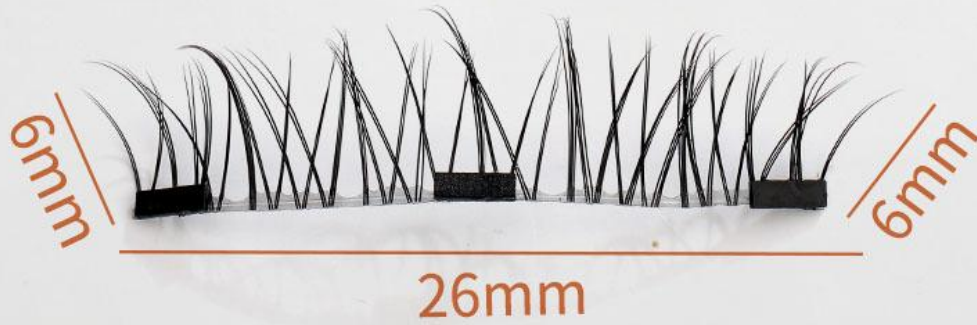

10mm

One Pair(4pcs)

Makeup Reference Light Makeup/Fine Makeup

Eyelashes Warp C/50

Reference Color Dark or Light

Model USB04-3

10mm

8mm

8mm

26mm

One Pair(4pcs)

Makeup Reference Light Makeup/Fine Makeup

Eyelashes Warp C/50

Reference Color Dark or Light

Model USB03-3

10mm

One Pair(4pcs)

Makeup Reference Light Makeup/Fine Makeup

Eyelashes Warp C/50

Reference Color Dark or Light

Model USB02-3

10mm

6mm

6mm

26mm

One Pair(4pcs)

Makeup Reference Light Makeup/Fine Makeup

Eyelashes Warp C/50

Reference Color Dark or Light

Model USB01-3

12mm

一副(4片)