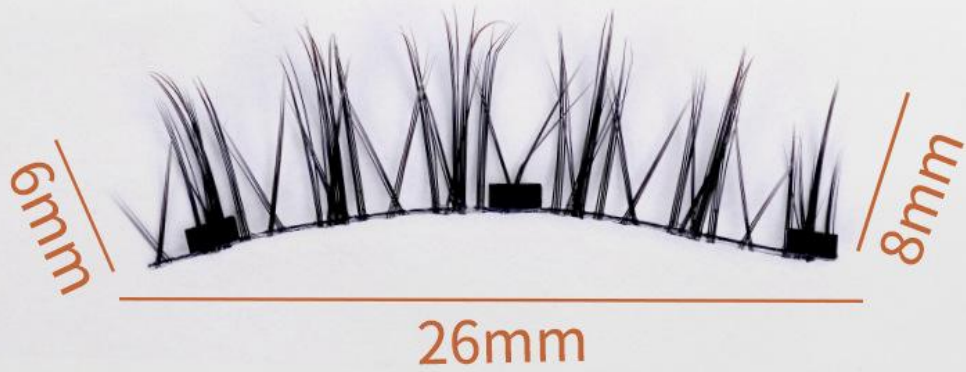

One Pair(4pcs)

Makeup Reference Light Makeup/Fine Makeup

Eyelashes Warp C/50

Reference Color Dark or Light

Model USB02-3

10mm

6mm

6mm

26mm

One Pair(4pcs)

Makeup Reference Light Makeup/Fine Makeup

Eyelashes Warp C/50

Reference Color Dark or Light

Model USB01-3

12mm

一副(4片)

推荐妆容 淡妆/精妆

睫毛翘度 C翘/50°

推荐发色 深色&浅色皆可

产品型号 USB11-3 纯野小恶魔

10mm

One Pair(4pcs)

Makeup Reference Light Makeup/Fine Makeup

Eyelashes Warp C/50