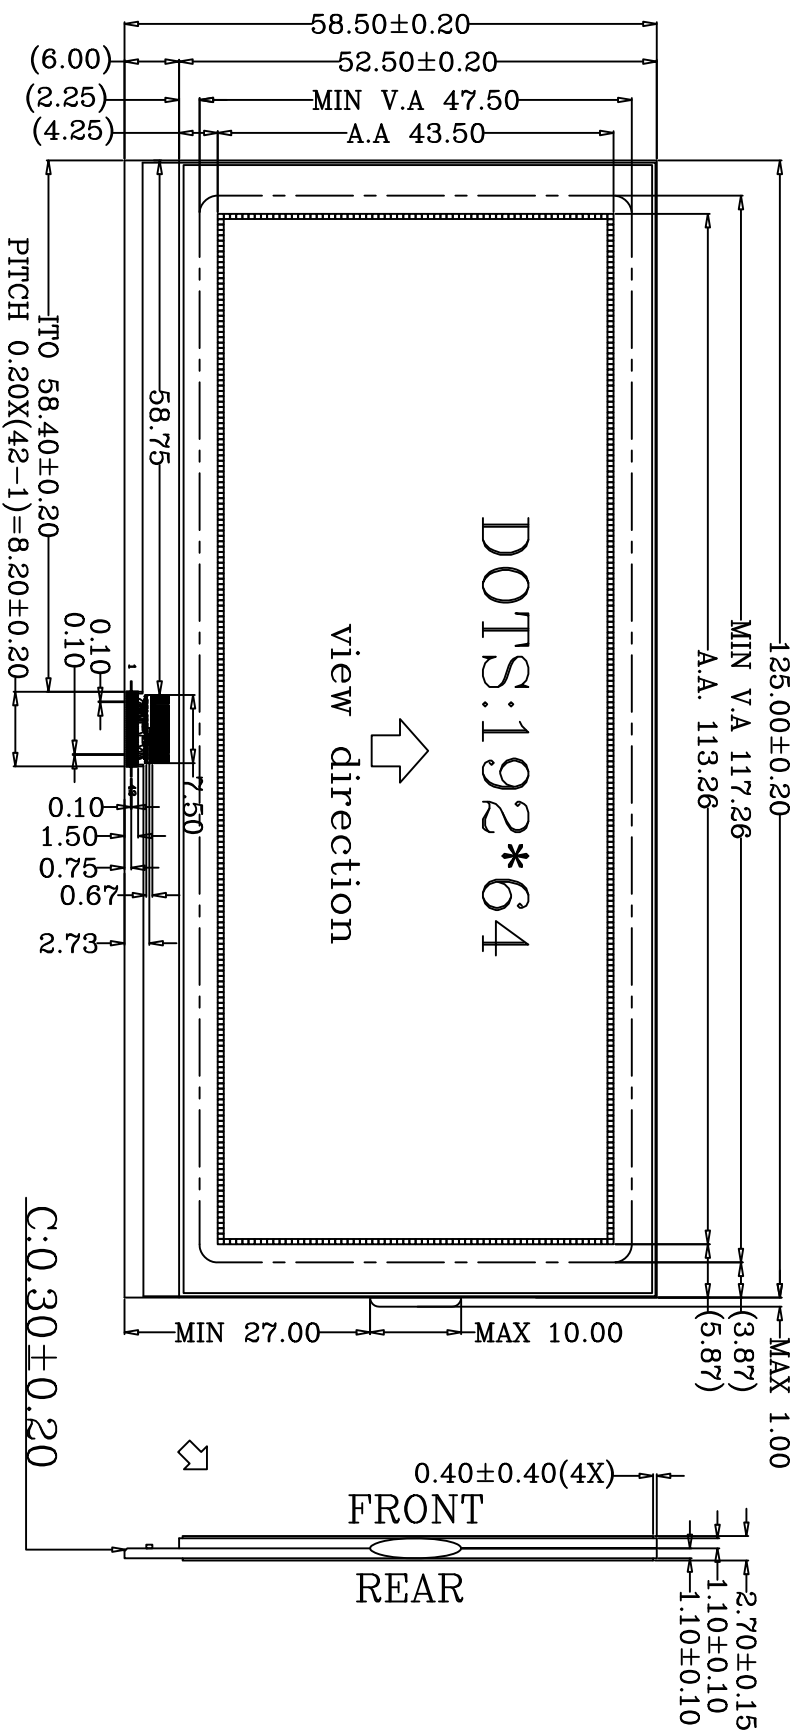

确认此型号所有图纸 签字确认:

DISPLAY TYPE	DFSTN	DRIVE METHOD	1/6SDUTY 1/8BIAS					
VIEWING DIRECTION	6 O' CLOCK	OPERATING VOLTAGE	9.5V					
DISPLAY MODE	NEGATIVE	OPERATING TEMP	-30°C~+70°C					
REAR POLARIZER	TRANSMISSIVE	STORAGE TEMP	-40°C~+90°C					
CONNECTOR	FPC+COG	CUSTOMER NO.:		REV.				
				修改内容	日期			
		MODEL NO.	GVH28136A		DRAWN BY:	WLX	SCALE:	1:1
		CHECKED BY:	HY		PAGE:		GENERAL TOL. ALL UNITS:	±0.20
		 <b>安徽金视界光电科技有限公司</b> GOLDEN-VISION CORPORATION SPECIFICATION. TEL: 0559-2671866 FAX: 0559-2671805		DATE:				