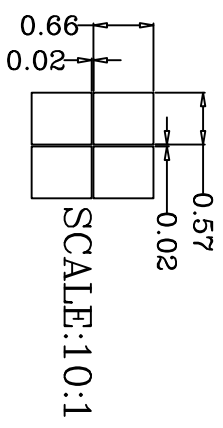

确认此型号所有图纸 签字确认:

DISPLAY TYPE	DFSTN	DRIVE METHOD	1/6SDUTY 1/8BIAS					
VIEWING DIRECTION	6 O' CLOCK	OPERATING VOLTAGE	9.5V					
DISPLAY MODE	NEGATIVE	OPERATING TEMP	-30°C~+70°C					
REAR POLARIZER	TRANSMISSIVE	STORAGE TEMP	-40°C~+90°C					
CONNECTOR	FPC+COG	CUSTOMER NO.:		REV.				
				修改内容	日期			
		MODEL NO.	GVH28136A		DRAWN BY:	WLX	SCALE:	1:1
		CHECKED BY:	HY		PAGE:		GENERAL TOL. ALL UNITS:	±0.20
		 <b>安徽金视界光电科技有限公司</b> GOLDEN-VISION CORPORATION SPECIFICATION. TEL: 0559-2671866 FAX: 0559-2671805		DATE:				