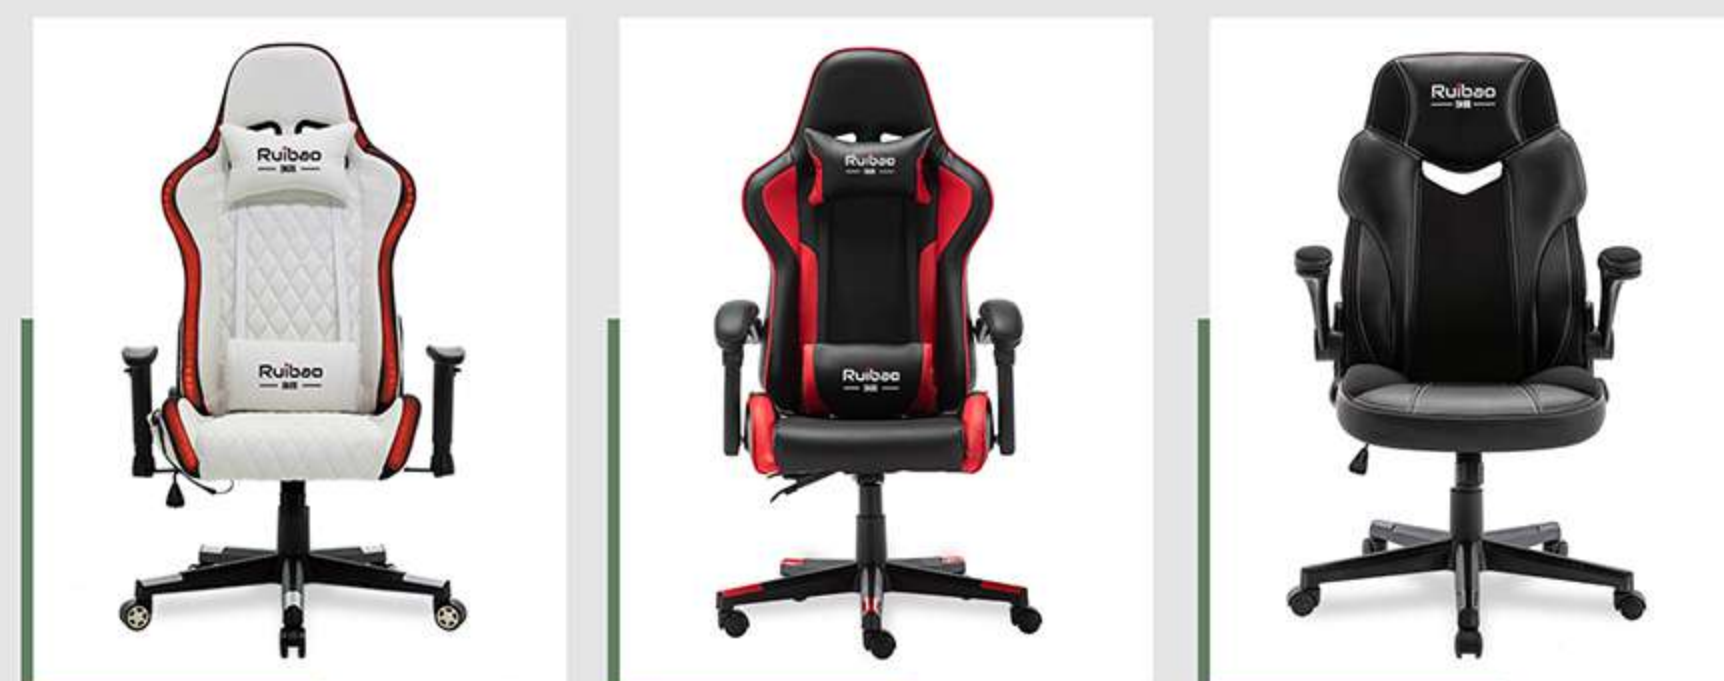

MODEL:94002-1

MODEL:9820

MODEL:6060

扫码了解更多 Scan the QR code to learn more

100000+
10万方的厂房面积
Square meters workshop

200+
200+条柜的月生产量
Container / Montly
Production Capacity

10+
10年的家具行业经验
Years experience in Furniture

500+
500+有经验员工
Experienced worker

20+
优质智能化流水线
Intelligent Production Line

10-15
每个月都有新品研发
New product release every month

Contact
US

地址:浙江省湖州市安吉县递铺街道安吉经济开发区绿色家居产业园
电话:+86-13567298500
邮箱:tracy@rbchairs.com

Add:Longwangxi Road,Green Home Industrial Park,
Anji County, Huzhou, Zhejiang,China
Tel:+86-13567298500
E-mail:tracy@rbchairs.com

微信公众号
Wechat public account

WeChat