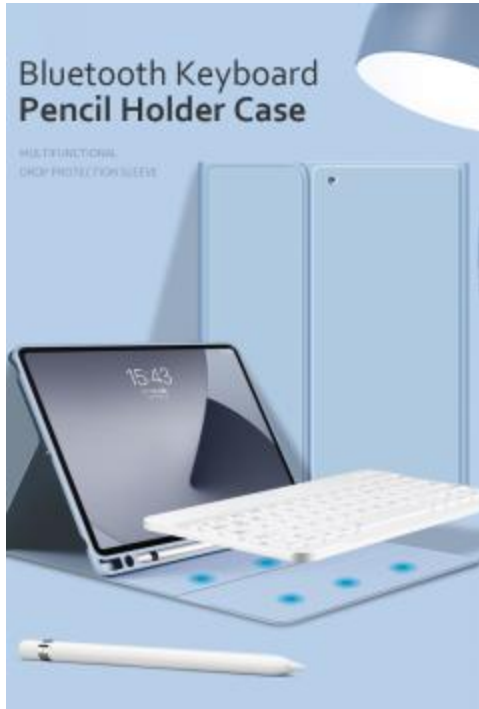

Keyboard Case

Match Color Back Shell

Soft Case, Left Side Pencil Holder

Exterior: PU leather Lining: Imitated Microfiber Back Shell: Silicone

Black

Dark Green

Grey

Lavender

Light Blue

Pink

Compatibility:

- For iPad Mini 5 7.9"
- For iPad Mini 6 8.3"
- For iPad 7/8/9 10.2"
- For iPad 10 10.9"
- For iPad Pro/Air 3 10.5"
- For iPad Air4 10.9"
- For iPad Pro 234 11"
- For iPad Pro 456 12.9"