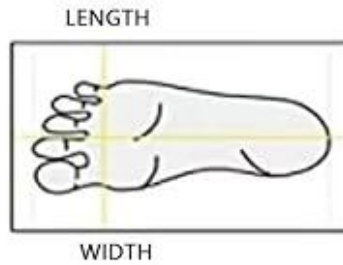

How to Measure Your Foot

Size Guide(inches) Note:please allow 0.08" differs due to manual measurement

US Sie	5	5.5	6	6.5	7	7.5	8	8.5	9	9.5	10	10.5	11	12
UK Size	2.5	3	3.5	4	4.5	5	5.5	6	6.5	7	7.5	8	8.5	9.5
EUR Size	35	35.5	36	37	37.5	38	39	39.5	40	41	41.5	42	43	44
Foot Length(mm)	222	226	230	235	239	243	247	252	256	260	264	268	272	280
Foot Length(In)	8.74	8.90	9.06	9.25	9.41	9.57	9.72	9.92	10.08	10.24	10.39	10.55	10.71	11.02

Choose Shoe Size by Different Foot Shapes

Standard Foot
[Normal size]

Tapered Big Toe
[One size larger]

Protuding Long Toe
[Normal size]

Wide Foot
[One size larger]

Nattow Foot
[Normal size]

High instep
[Normal size]