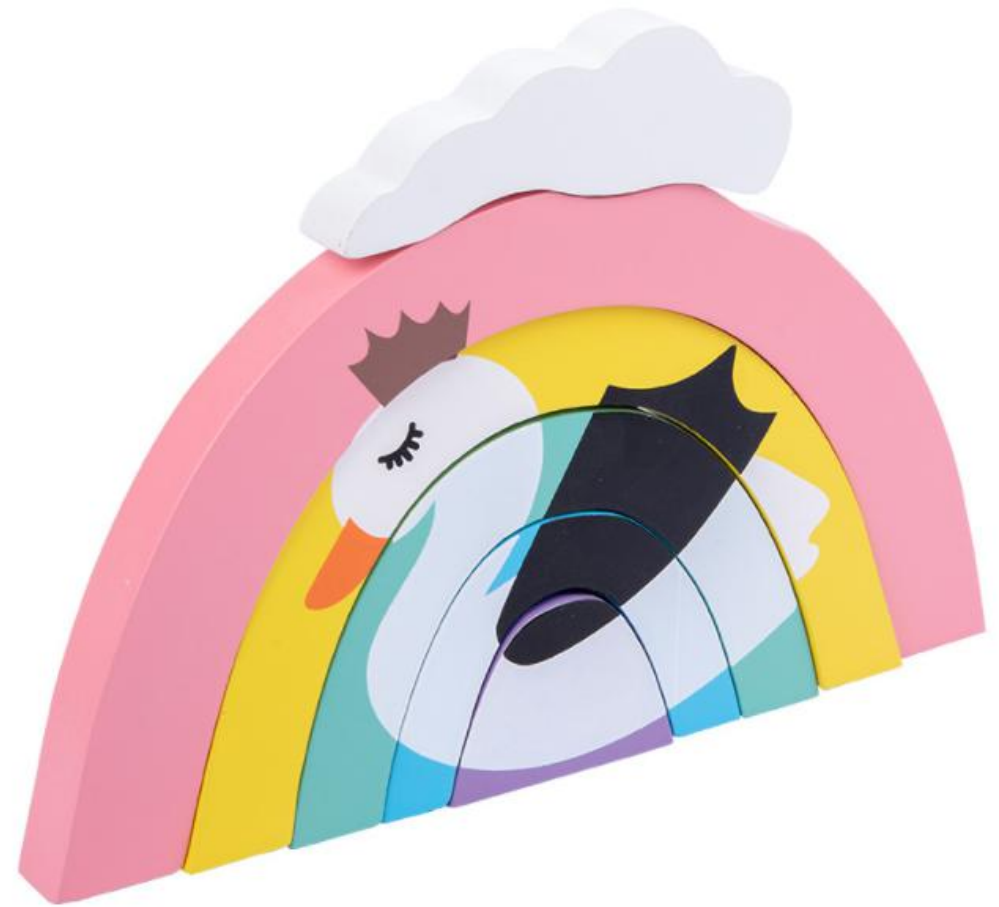

Product Weight:0.78kg

Size:29.5\*2\*23cm

**Swan Rainbow Blocks**

Product Weight:0.3kg

Size:20\*1.5\*14cm

### **Cloud Rainbow Blocks**

Product Weight:0.4kg

Size:19.5\*2\*13.5cm