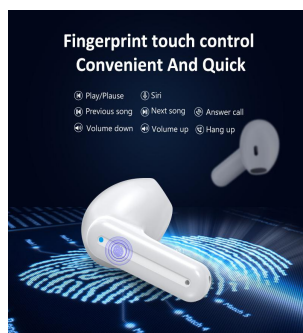

play/pause, decreased/increase volume, Next/Last