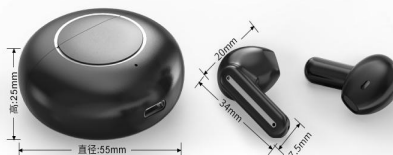

Product Specification

Model: i18 TWS
Bluetooth: V5.0
Earbuds battery: 40mAh
Charging case battery: 300mAh
Bluetooth distance: ≤15m
Earbuds charging time: 1 hours
Playing music time: 4-6*3 Times
Support: HFP/A2DP/AVRCP

Product Accessories

TWS Bluetooth Earphone
TPC Charging Cable
User Guide Booklet
TWS Earbuds*1 Units
Color Box*1 Units
Charging Cable*1 Piece
User Manual*1 Piece