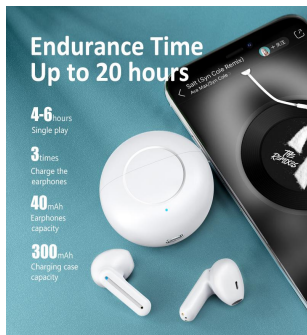

Product Accessories

TWS Bluetooth Earphone
 TPC Charging Cable
 User Guide Booklet
 TWS Earbuds*1 Units
 Color Box*1 Units
 Charging Cable*1 Piece
 User Manual*1 Piece

FRAME COLORS

black

white

FUNCTIONS

touch functions