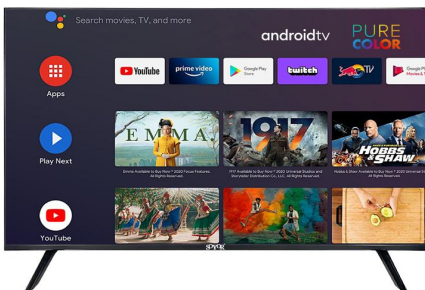

GUANGZHOU SOYER ELECTRONICS TECHNOLOGY CO., LTD

(Jingong Industrial Park) NO. 9, Lvyin Road, North of Jinghu Avenue, Xinhua Town, Huadu District, Guangzhou, China. P.C:510800

广州市花都区新雅街绿茵路9号(金工工业区)D栋厂房;

Contact:Vivi; Mobile/Wechat/Whatsapp:+86 13609038853;

E-mail:sales6@gzsoyer.com

14.1"-86inch LED TV Quotation Sheet

14.1"-86" LED TV;

*Feature:ATV(IEC),AV IN(RCA3),USB,HDMI,VGA,PC Audio,Earphone;

*Analog TV system:PAL, SECAM, NTSC,PAL-M/N;

*USB slot:support:Audio/Image/Video;

*VGA Resolution:1024*768;1280*1024;1440*900,1366*768;1920*1080,3840*2160;

*With HDMI function@1080P, 720P, Refresh frequency is 50/60Hz;

*Language:English,Spanish,French,Italian,Portuguese,Arabic,Russian,etc,optional;

* With full functional infrared remote control;

*Speaker:8Ω5W/10W*2 ,Power consumption:15-105W;

Adapter Power:AC 100-240V , DC12V ; or Direct AC100-240V;

Optional 1:Digital TV:ISDB-T; DVB-T/T2/S2; ATSC;

Optional 2:above 32":Smart Wifi with Andorid System;4K Smart;

Contact:Vivi; Mobile/Wechat/Whatsapp:+86 13609038853;