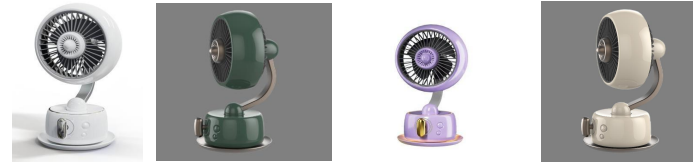

Q6 Rechargeable Fan Full Technical Specification

Product Image

Coffee Cup-Inspired
Frangrance
Circulating Fan

Quantity	Price(RMB)	USD	FOB SHENZHEN	Model:	Q6
				Fan speed:	2500r/min
				Total Power:	3W
				Input Voltage/Current:	DC 5V 2A
				Head shaking angle:	120°
				Fan blade size:	4"
				Net weight:	600g
				Gross weight:	760g
				Appearance size:	110x140x240mm
				Gift box:	250x155x 160mm
				Battery capacity:	3600mAh Lithium bat
				Speed:	3 shifts of speed
				Charging time:	about 2.5h
				Play time:	about 3.5h@3rd Gear\8h@2rd gear\12h@1rd gear
				Materials:	ABS+Aluminum Alloy
				Motor type	Brushless motor
				Noise:	27dB~42dB
				Appearance color matching:	White,Green,Beige(customizable color matching)
				Quantity in one carton	12pcs
				Carton size	525*495*330mm
				Gross weight per carton	11.29kg
				aromatherapy Design	