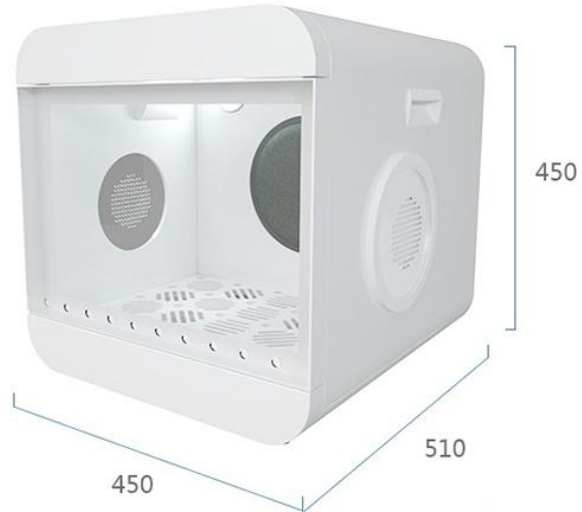

Product specifications

Product Name
pet drying box

Overall size
450*450*510mm

Overall weight
About 13KG

Rated voltage
220V/110V

Rated Power
1800W

Product material
High-end metal painting

Display panel
Automatic touch adjustment

Recommended pet type
**Cats and small dogs over
6 months old**

Color
White

Capacity
65L